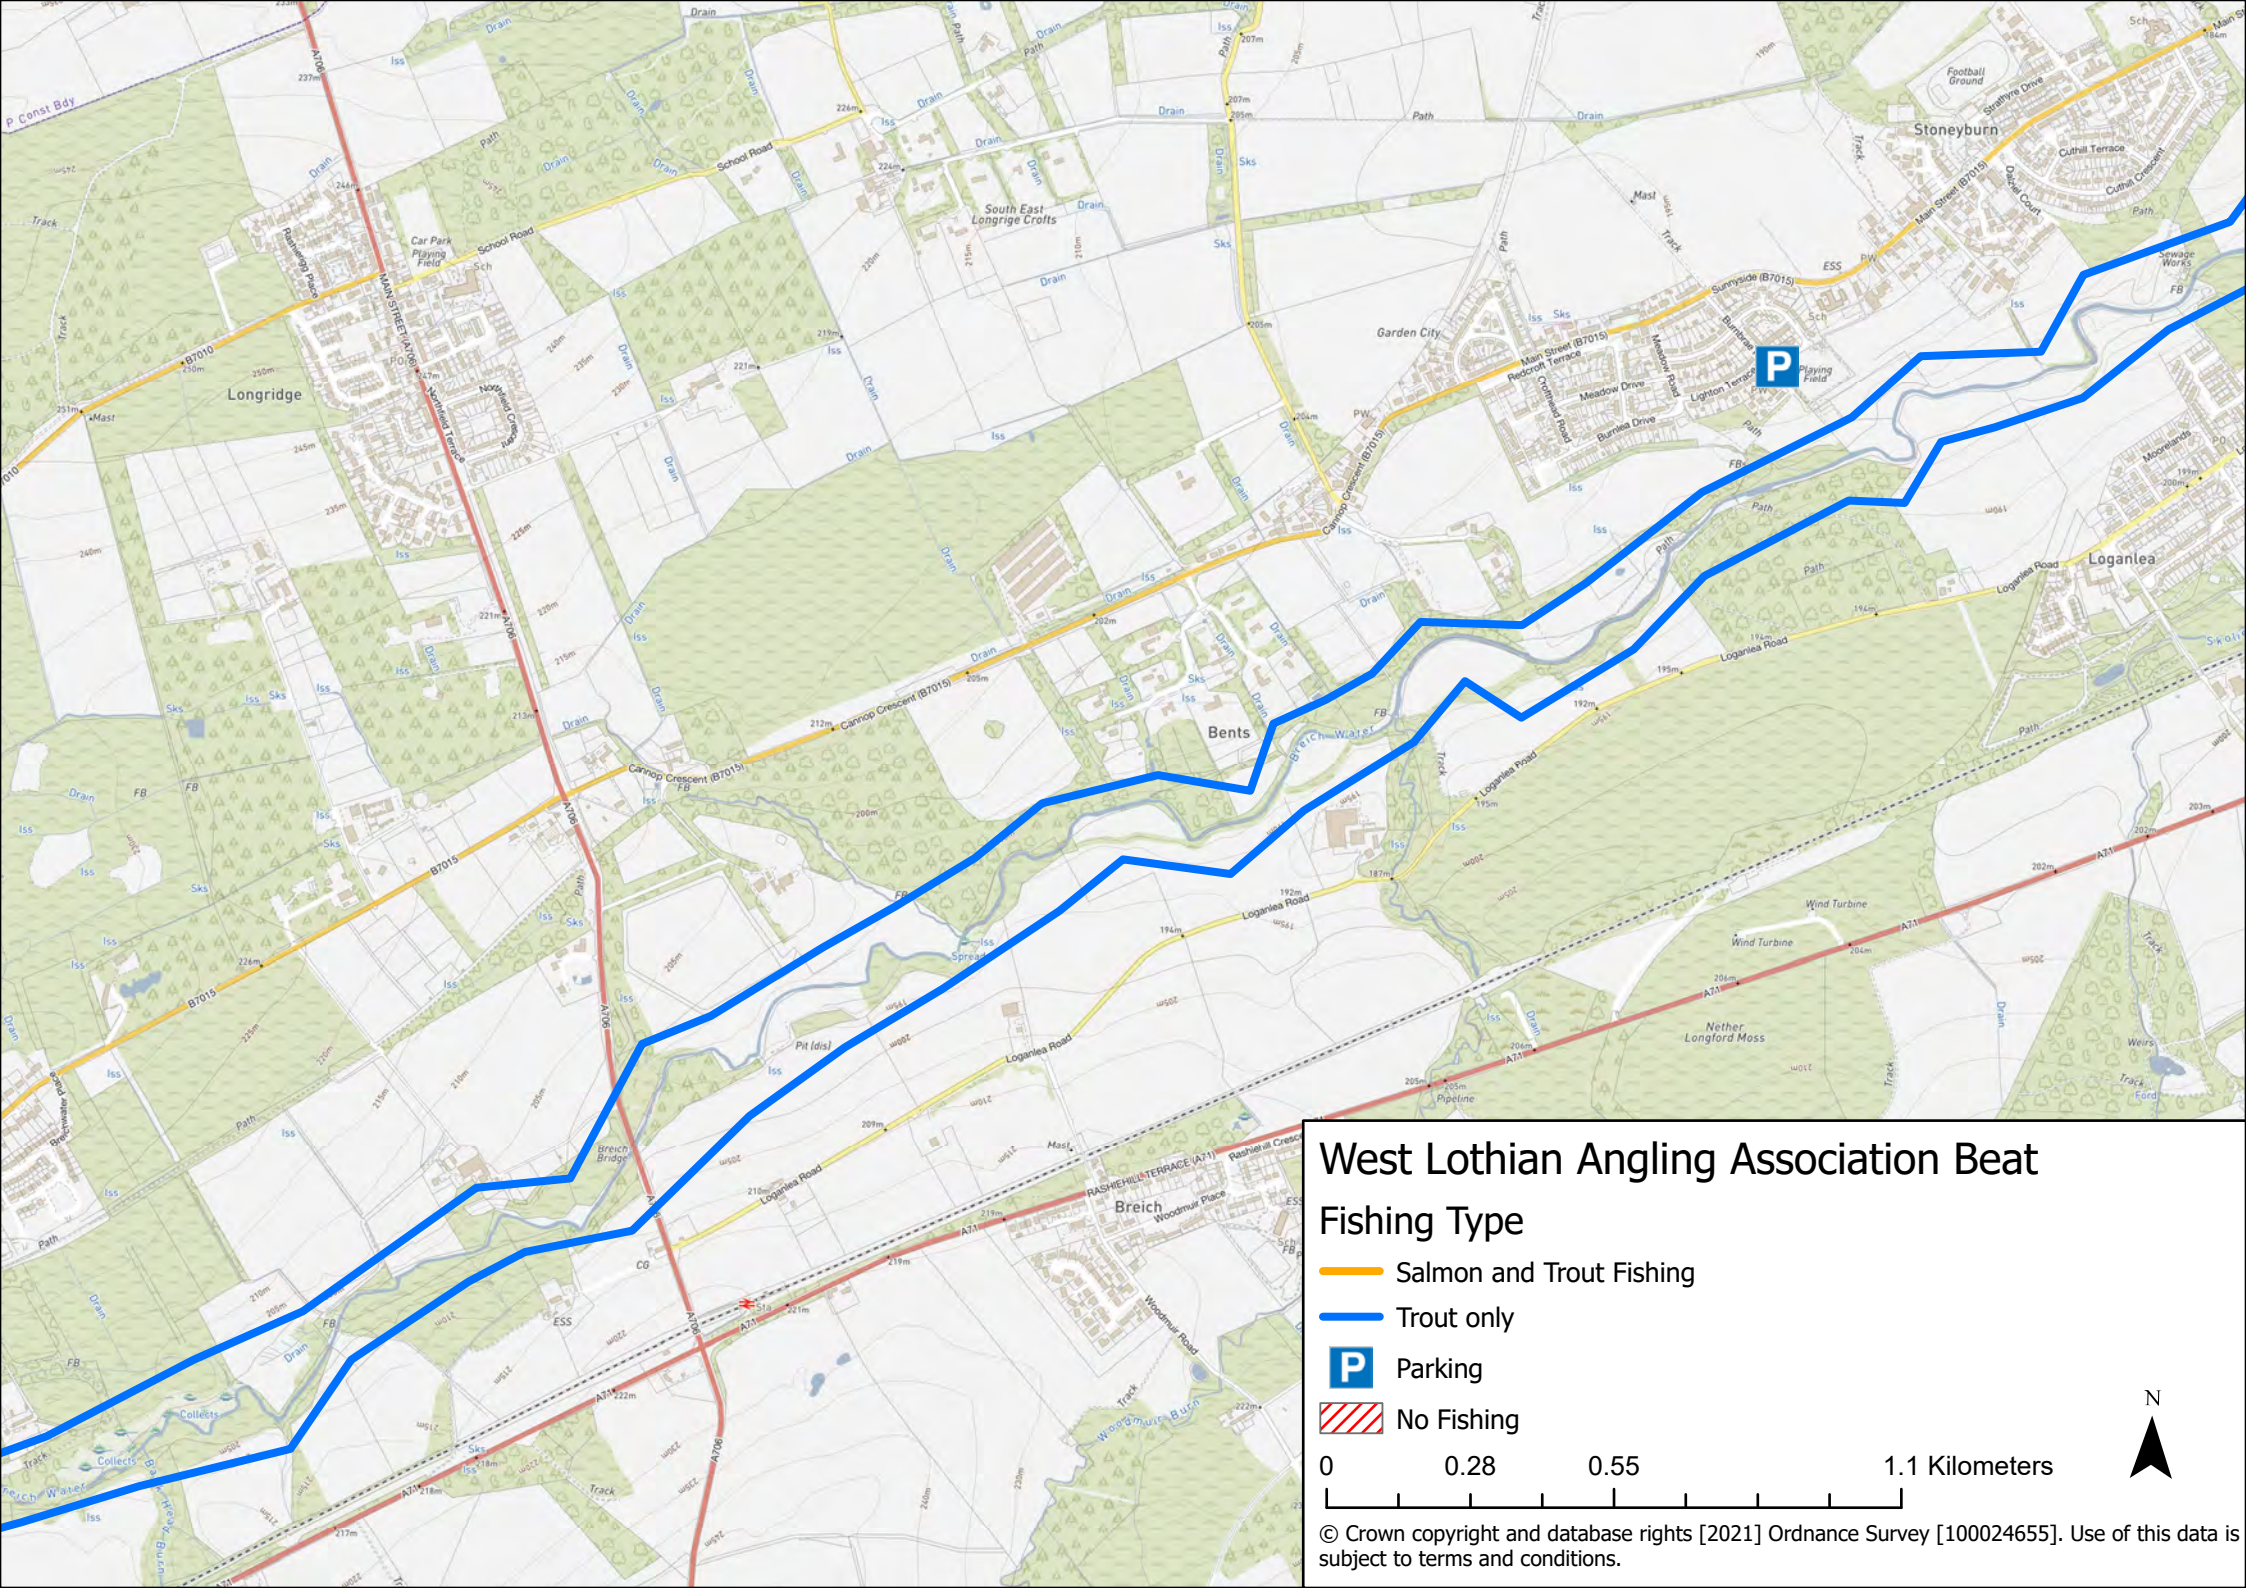

West Lothian Angling Association Beat

Fishing Type

— Salmon and Trout Fishing

— Trout only

P Parking

▨ No Fishing

0 0.28 0.55 1.1 Kilometers

© Crown copyright and database rights [2021] Ordnance Survey [100024655]. Use of this data is subject to terms and conditions.