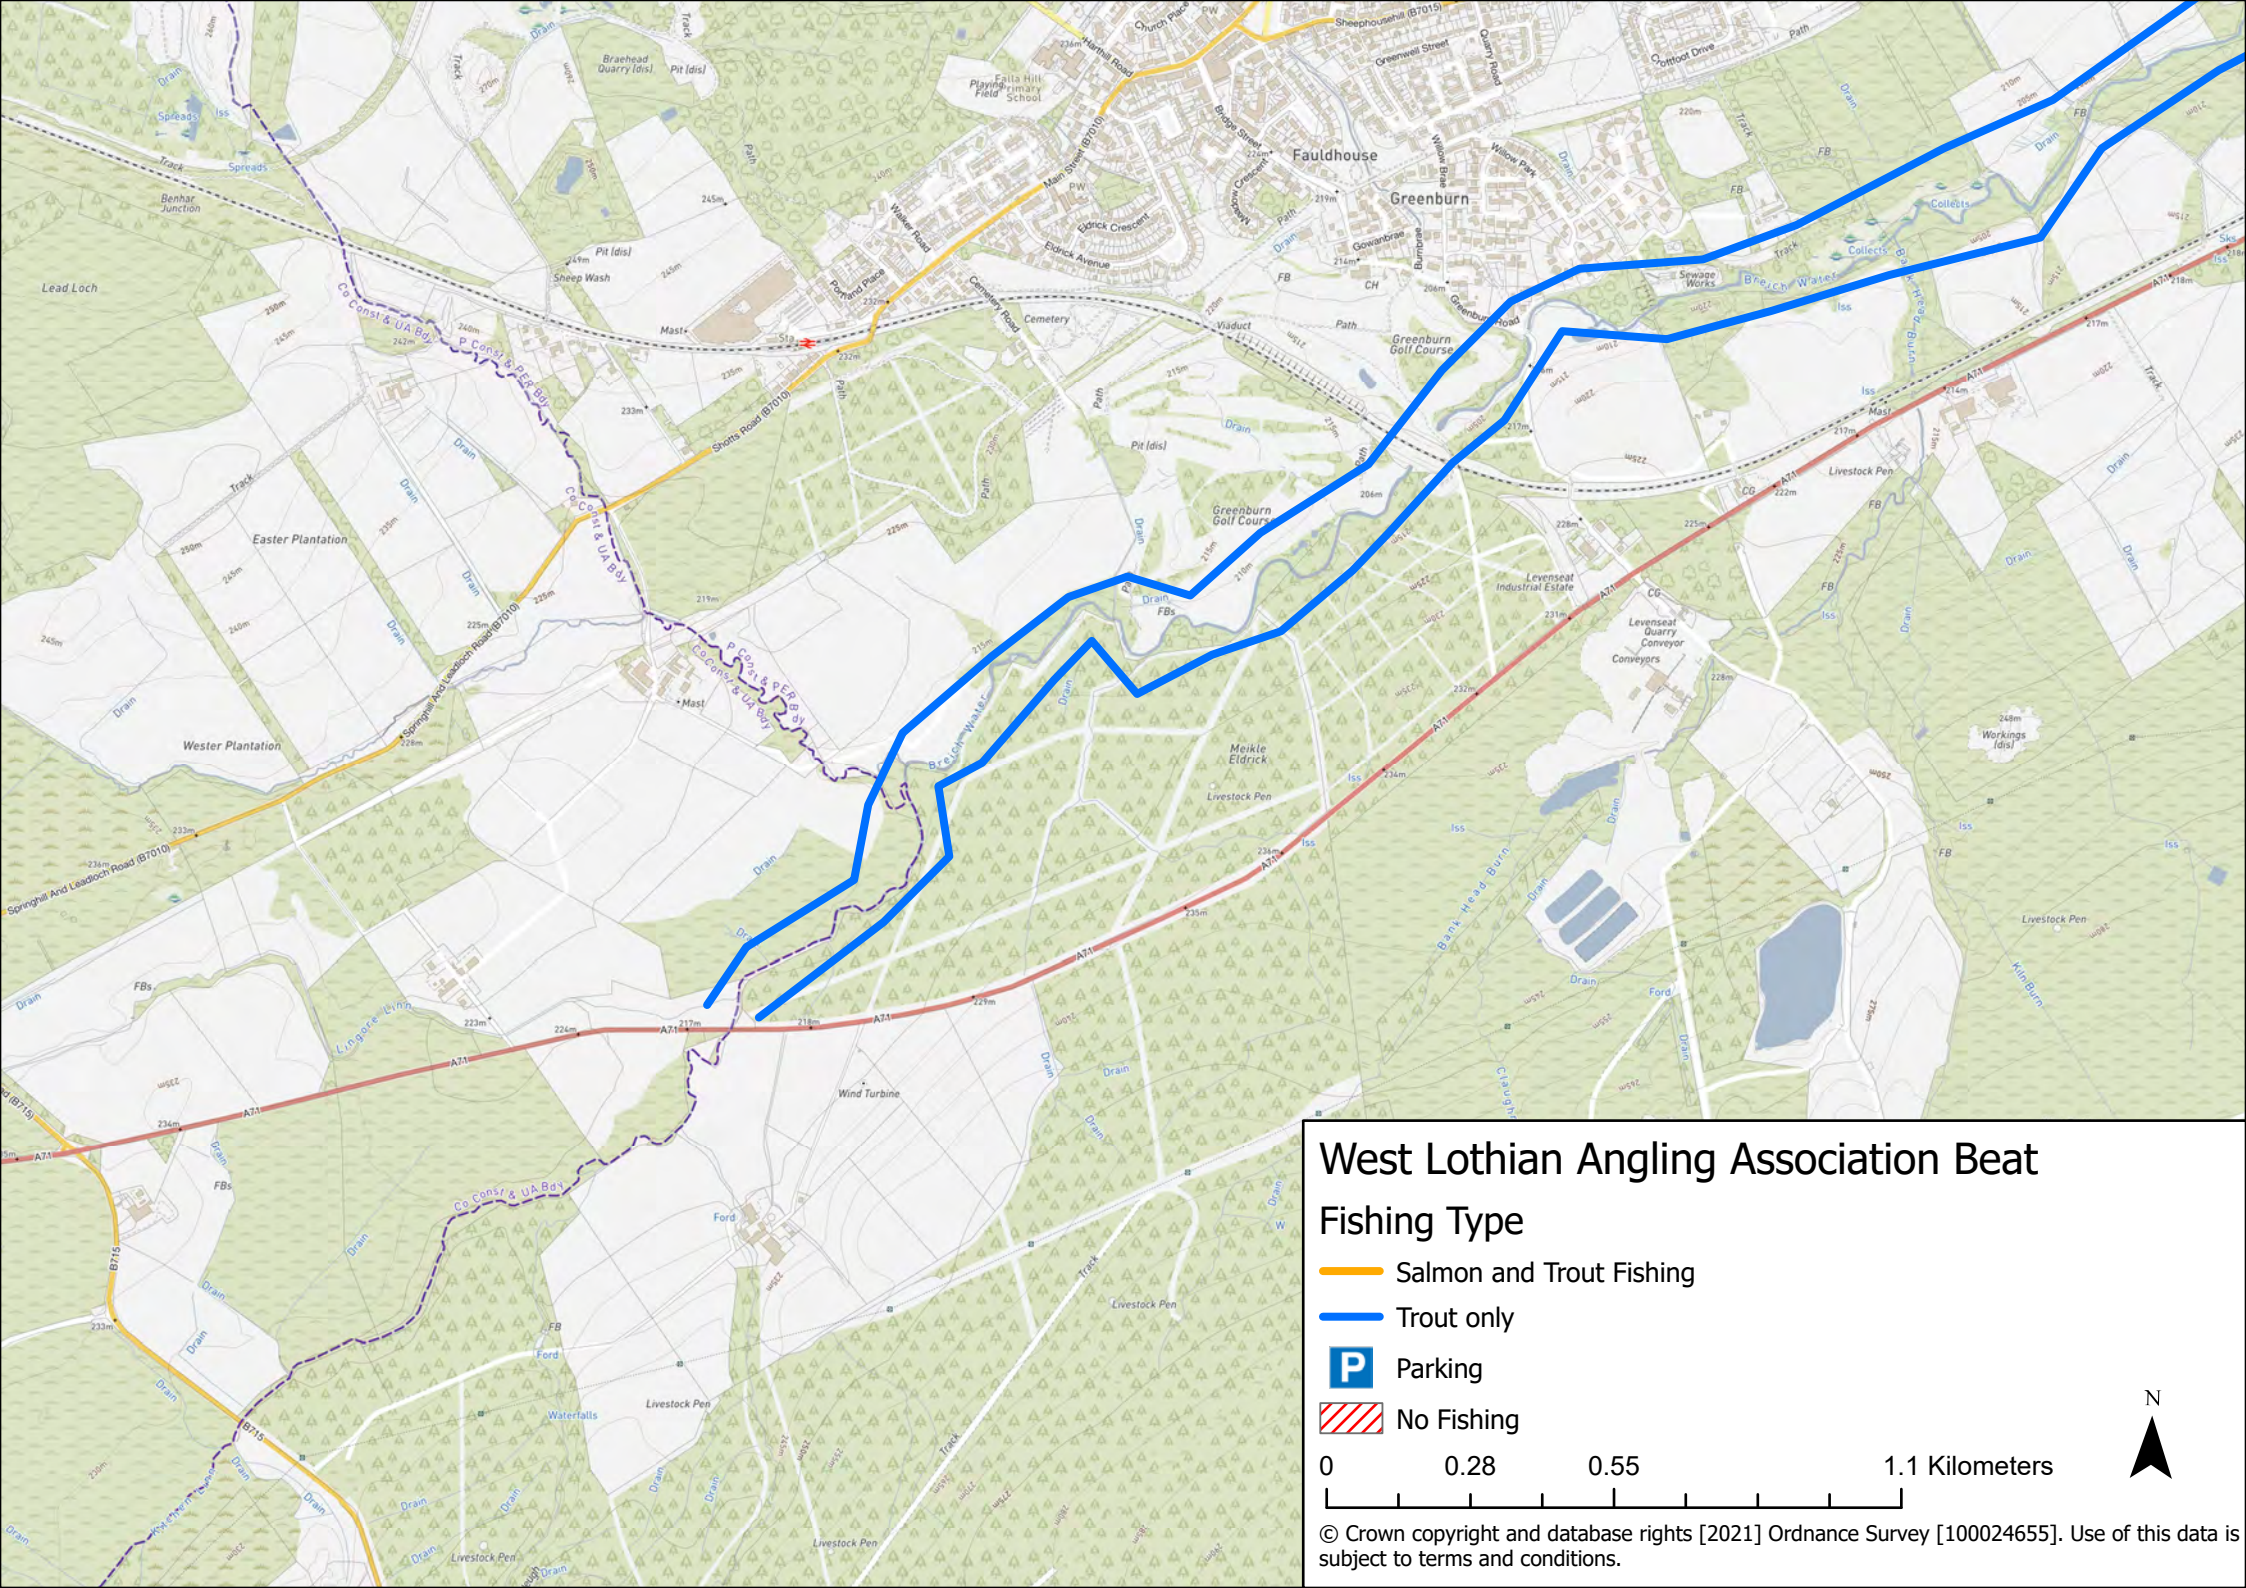

West Lothian Angling Association Beat

Fishing Type

Salmon and Trout Fishing

Trout only

Parking

No Fishing

0 0.28 0.55 1.1 Kilometers

© Crown copyright and database rights [2021] Ordnance Survey [100024655]. Use of this data is subject to terms and conditions.