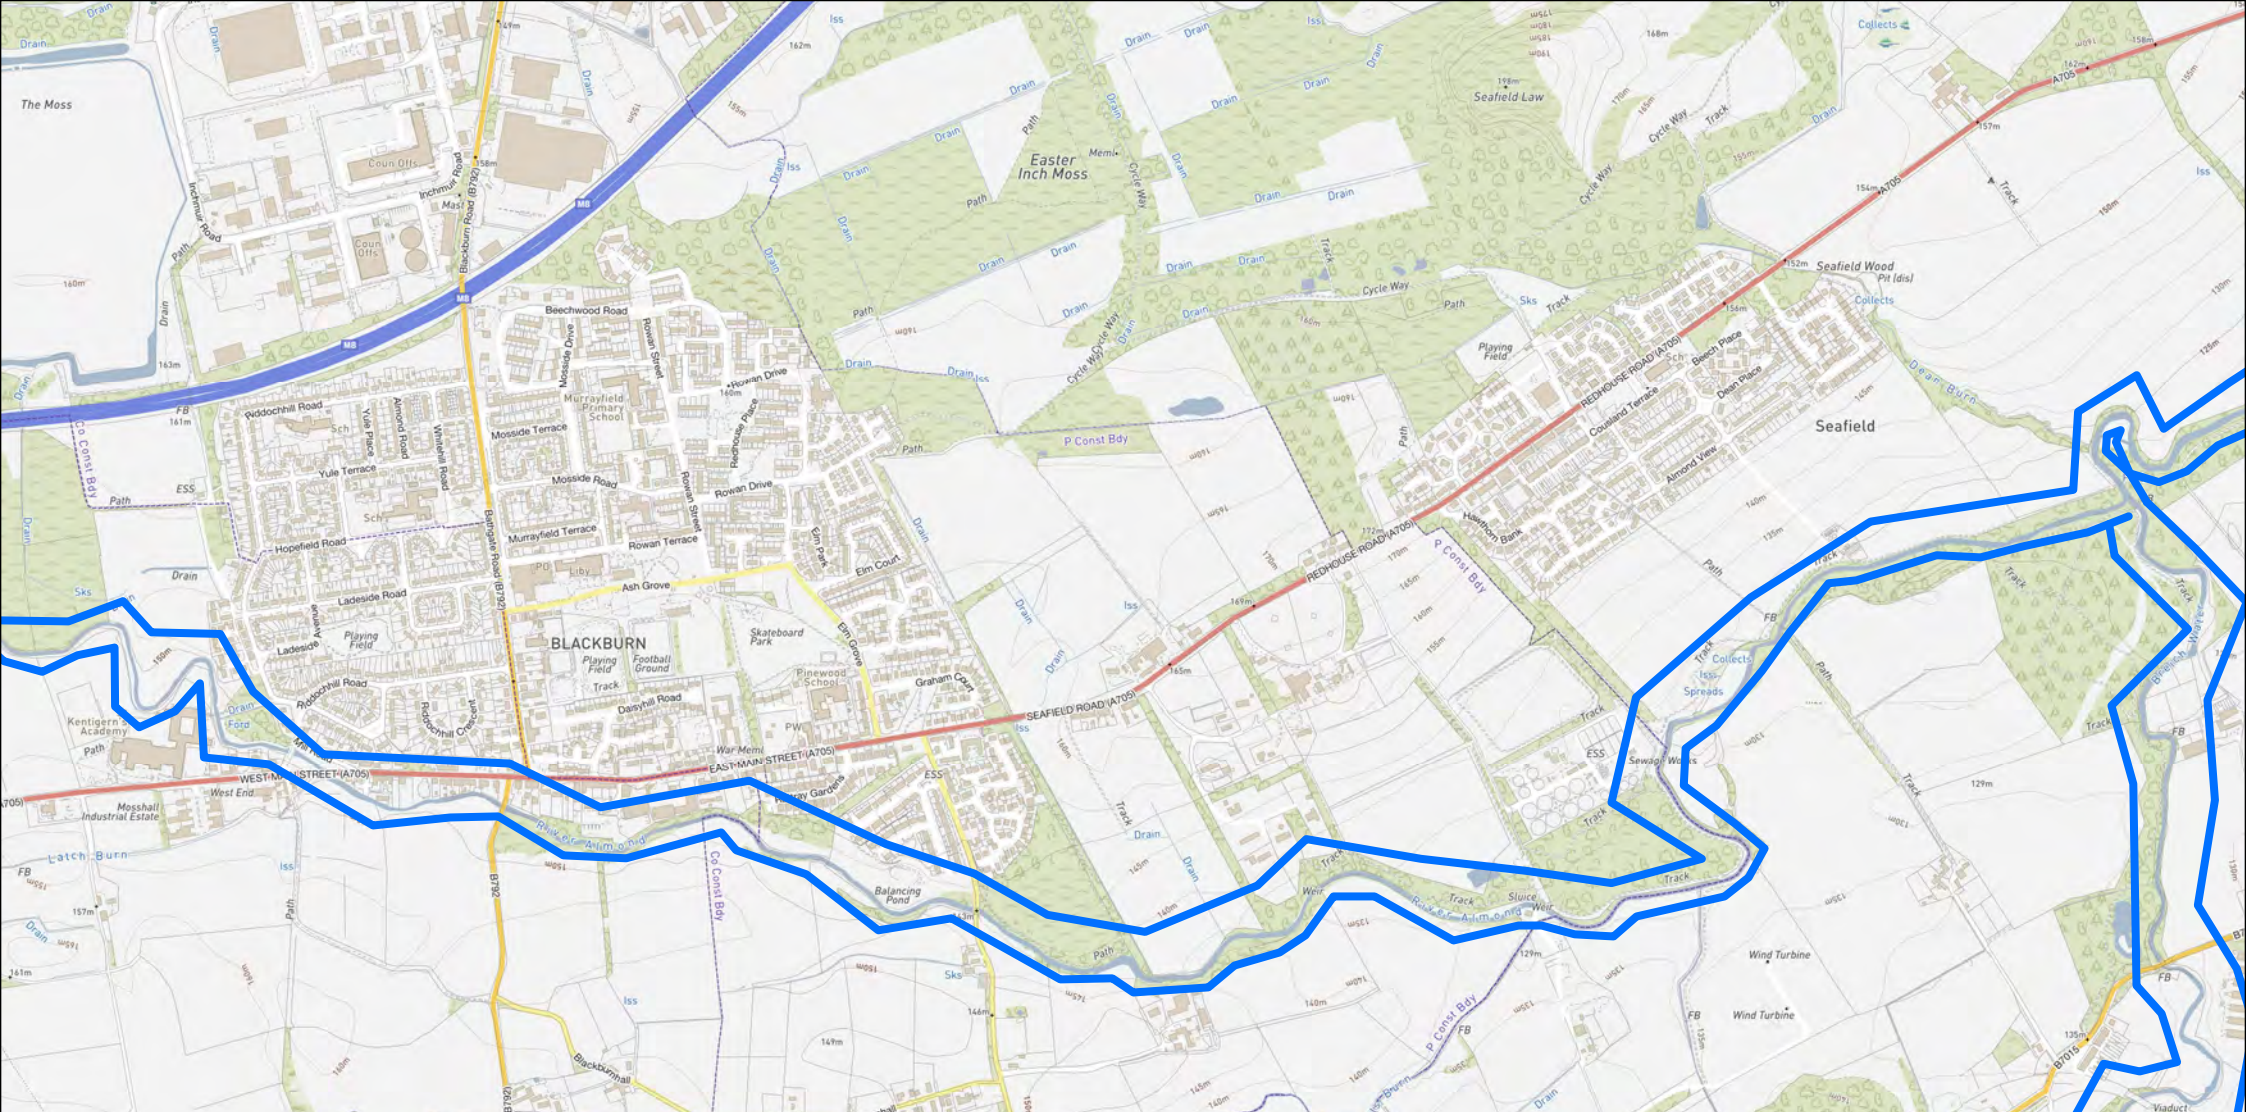

West Lothian Angling Association Beat

Fishing Type

— Salmon and Trout Fishing

— Trout only

P Parking

▨ No Fishing

0 0.28 0.55 1.1 Kilometers

© Crown copyright and database rights [2021] Ordnance Survey [100024655]. Use of this data is subject to terms and conditions.