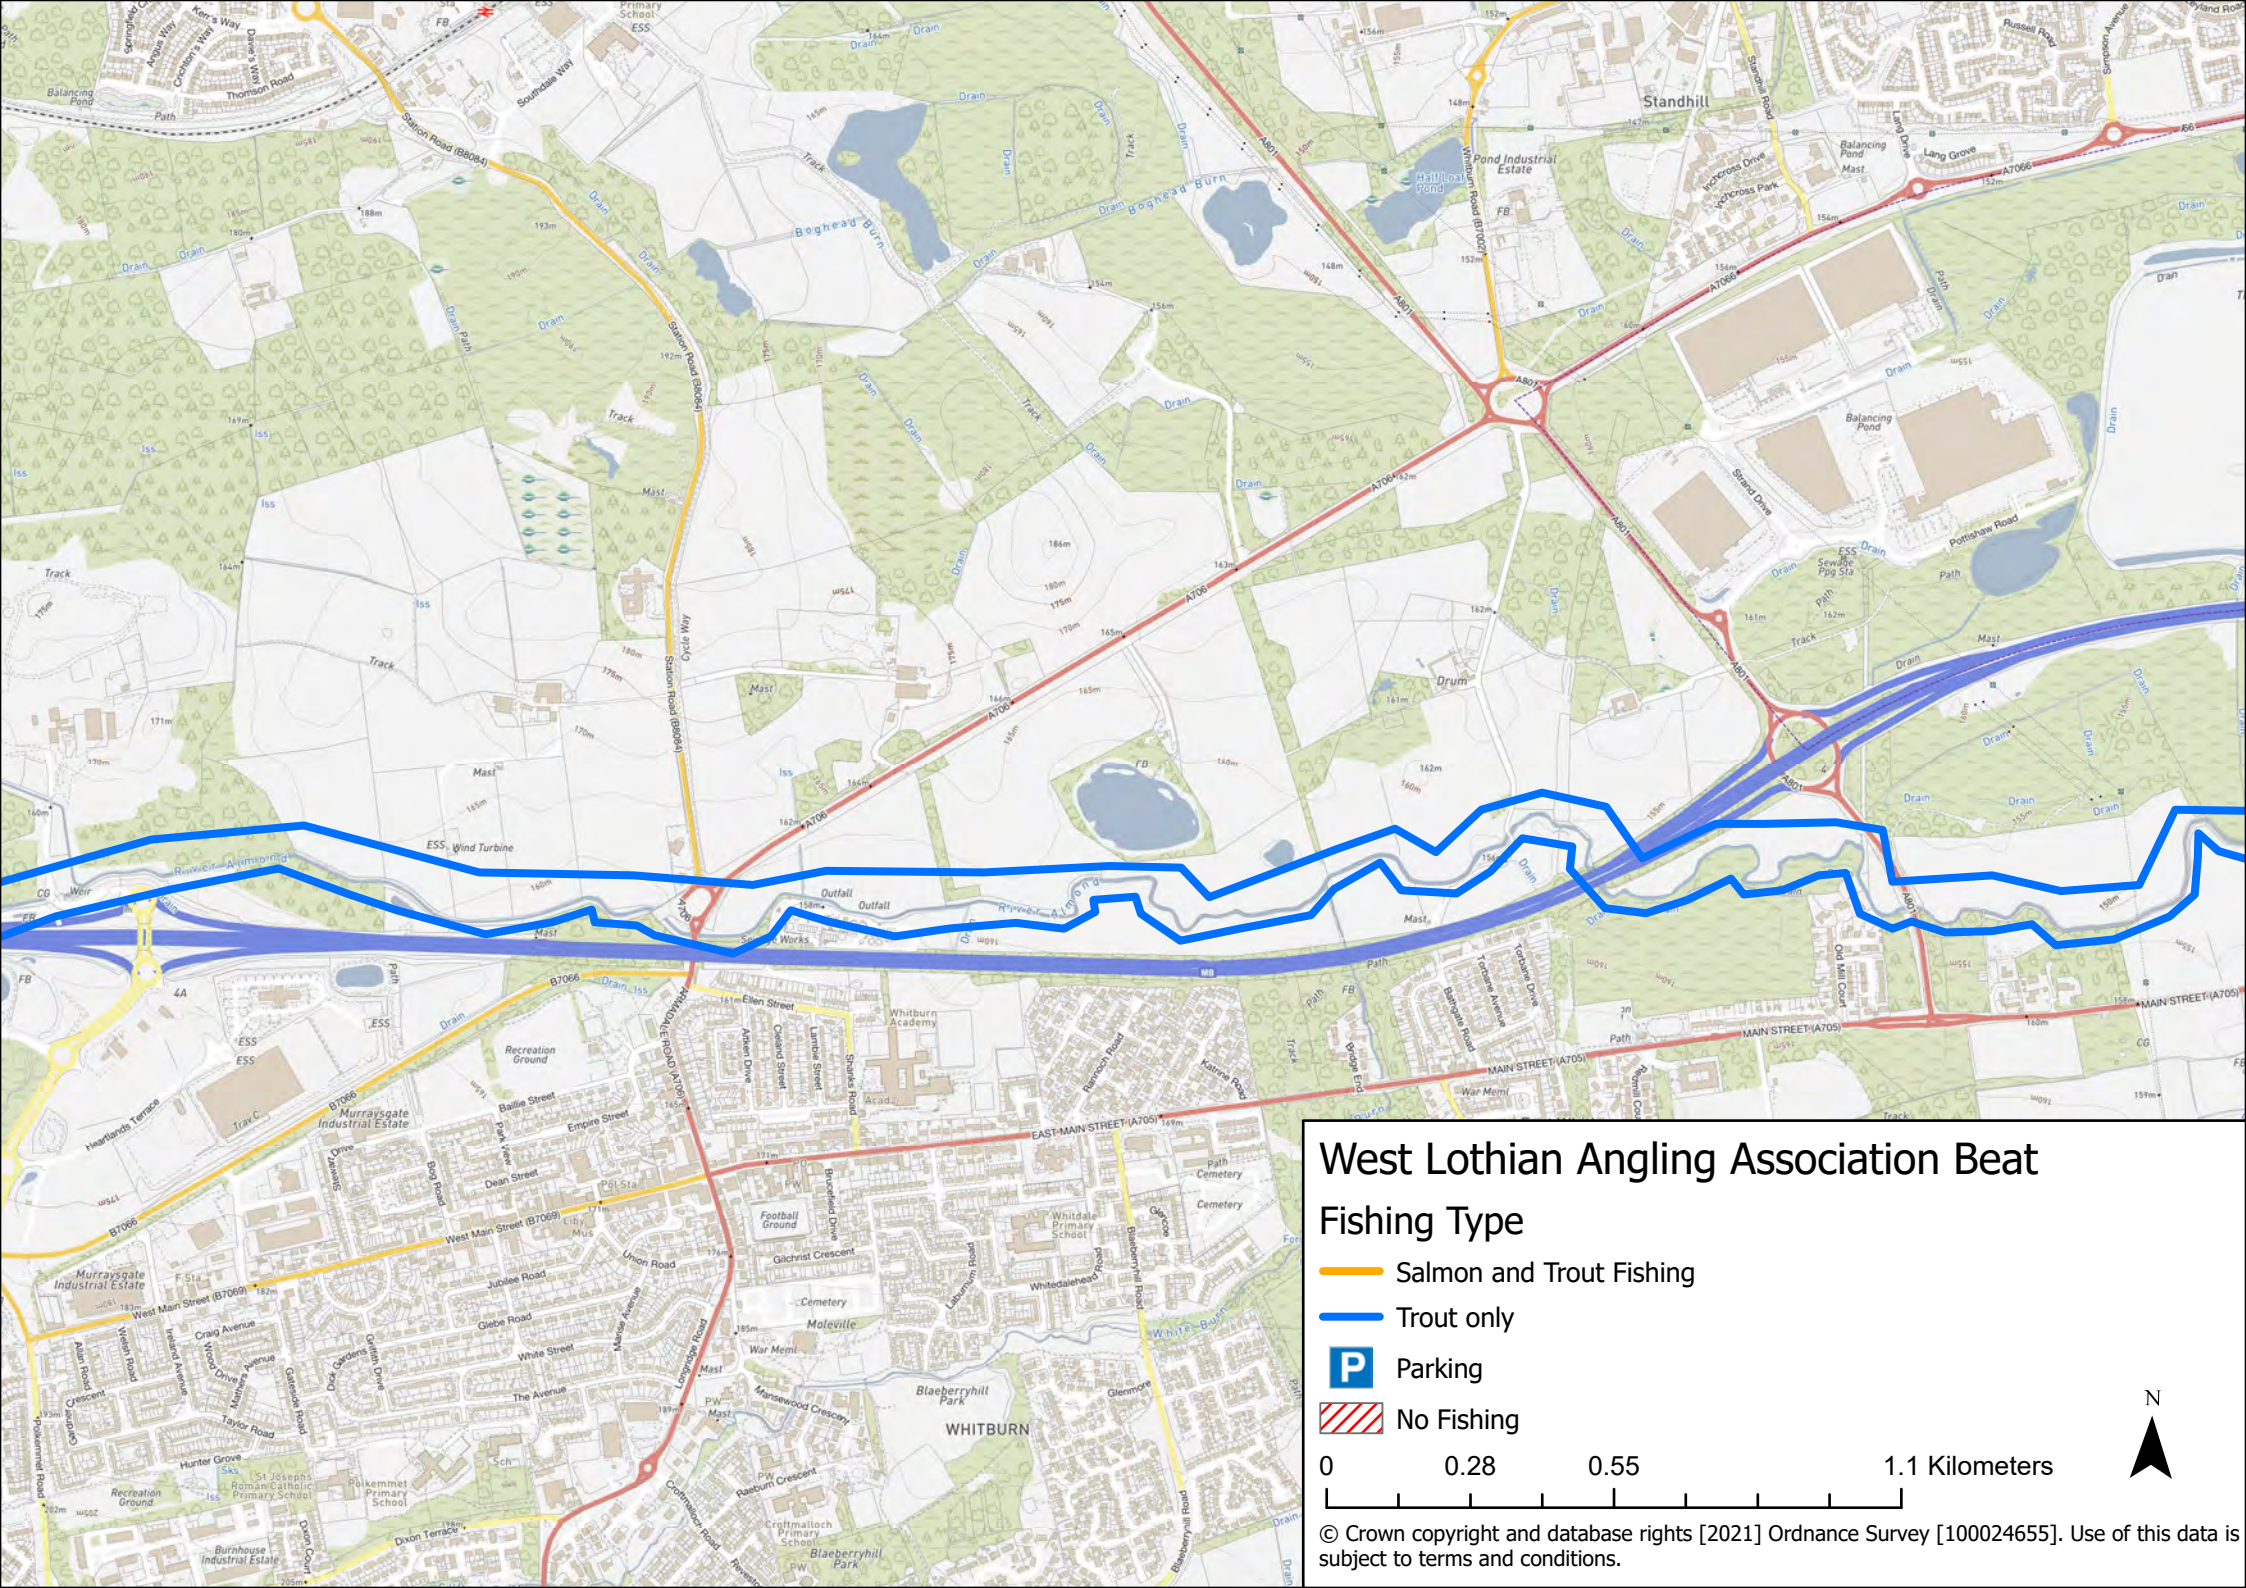

West Lothian Angling Association Beat

Fishing Type

 Salmon and Trout Fishing

 Trout only

 Parking

 No Fishing

© Crown copyright and database rights [2021] Ordnance Survey [100024655]. Use of this data is subject to terms and conditions.

West Lothian Angling Association Beat

Fishing Type

Orange line: Salmon and Trout Fishing

Blue line: Trout only

P: Parking

Hatched area: No Fishing

0 0.28 0.55 1.1 Kilometers

© Crown copyright and database rights [2021] Ordnance Survey [100024655]. Use of this data is subject to terms and conditions.