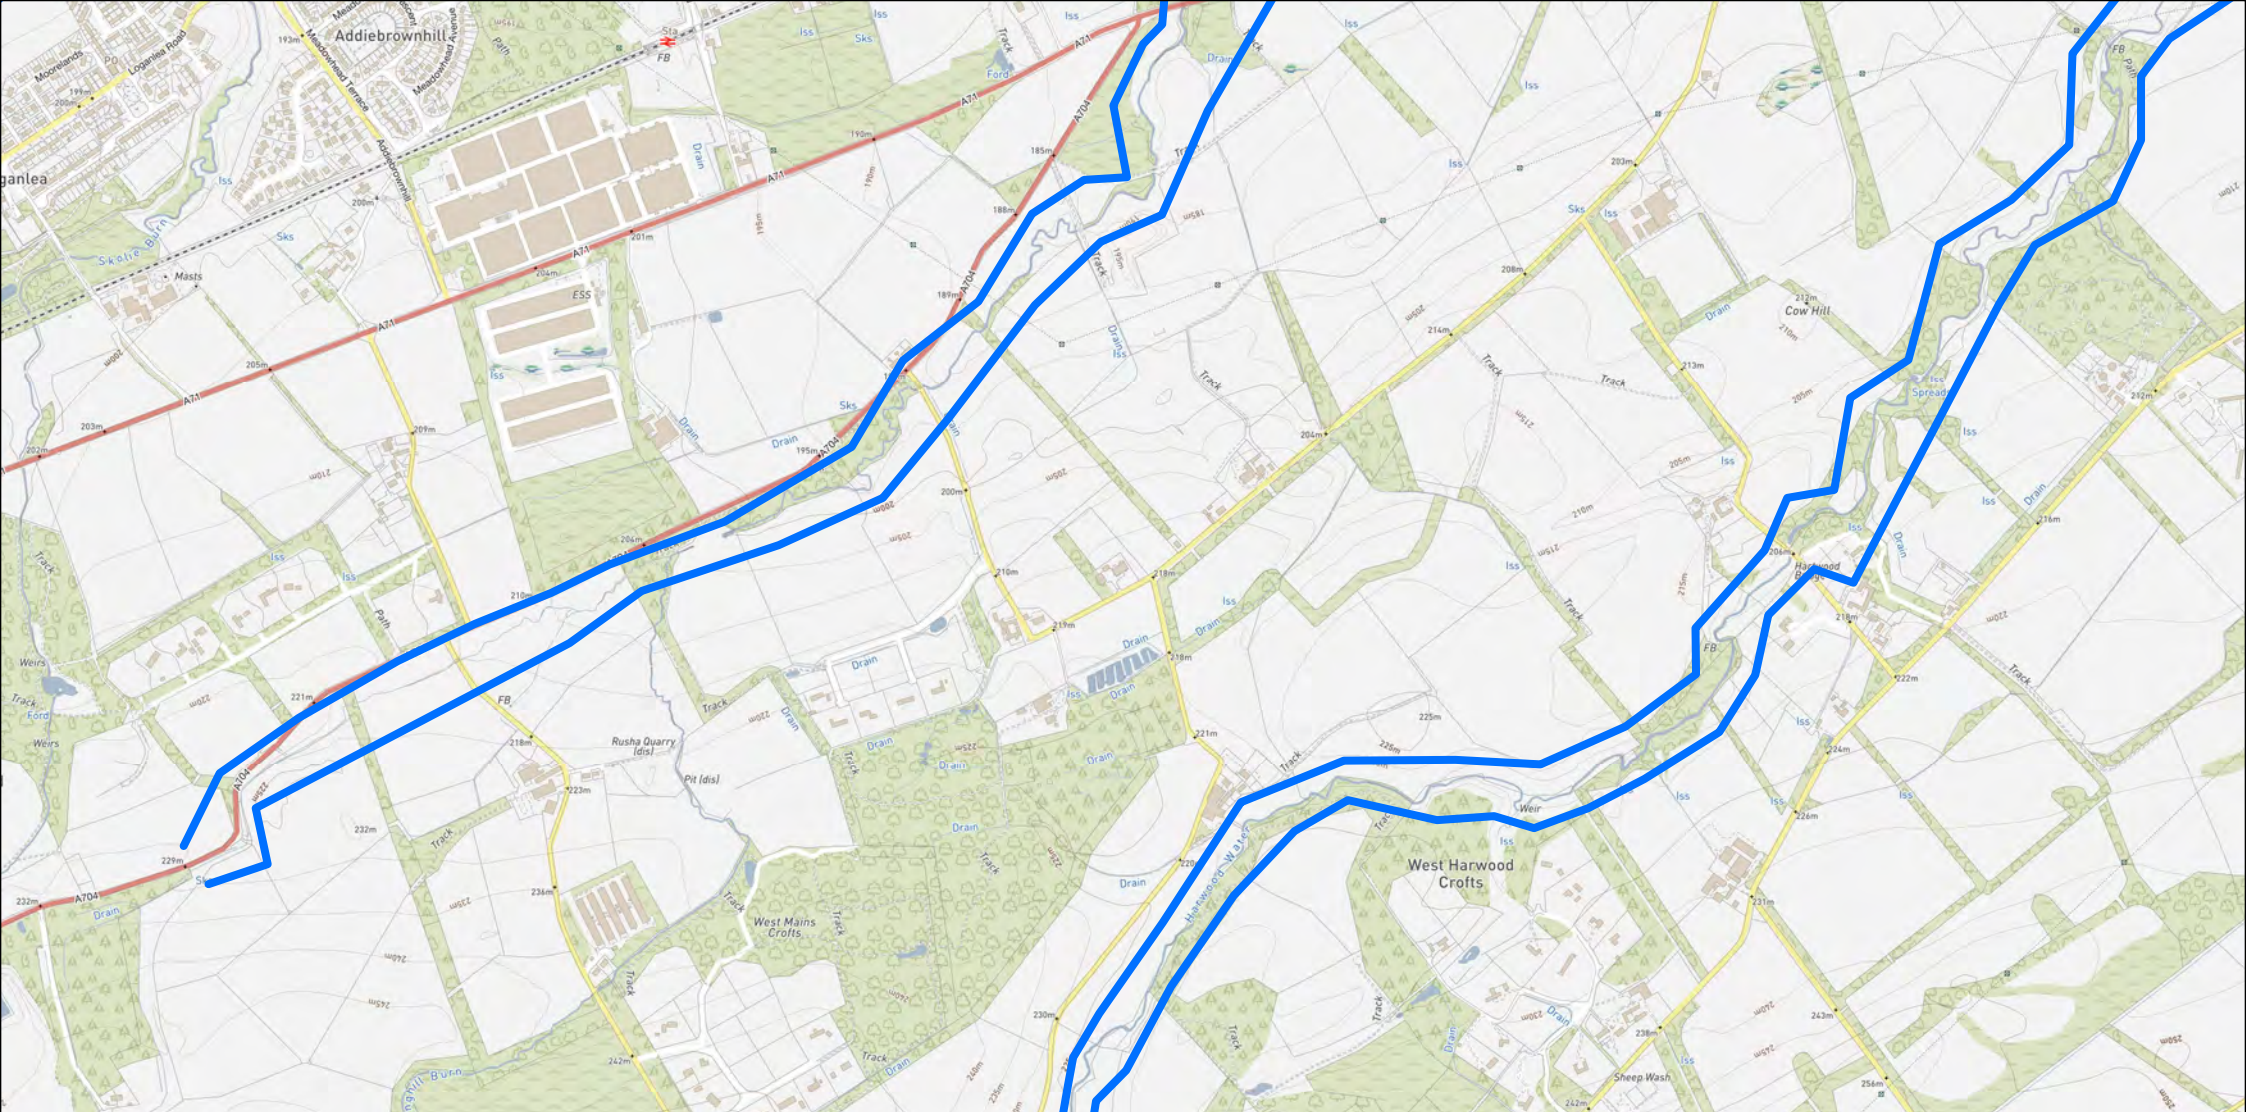

West Lothian Angling Association Beat

Fishing Type

Salmon and Trout Fishing

Trout only

Parking

No Fishing