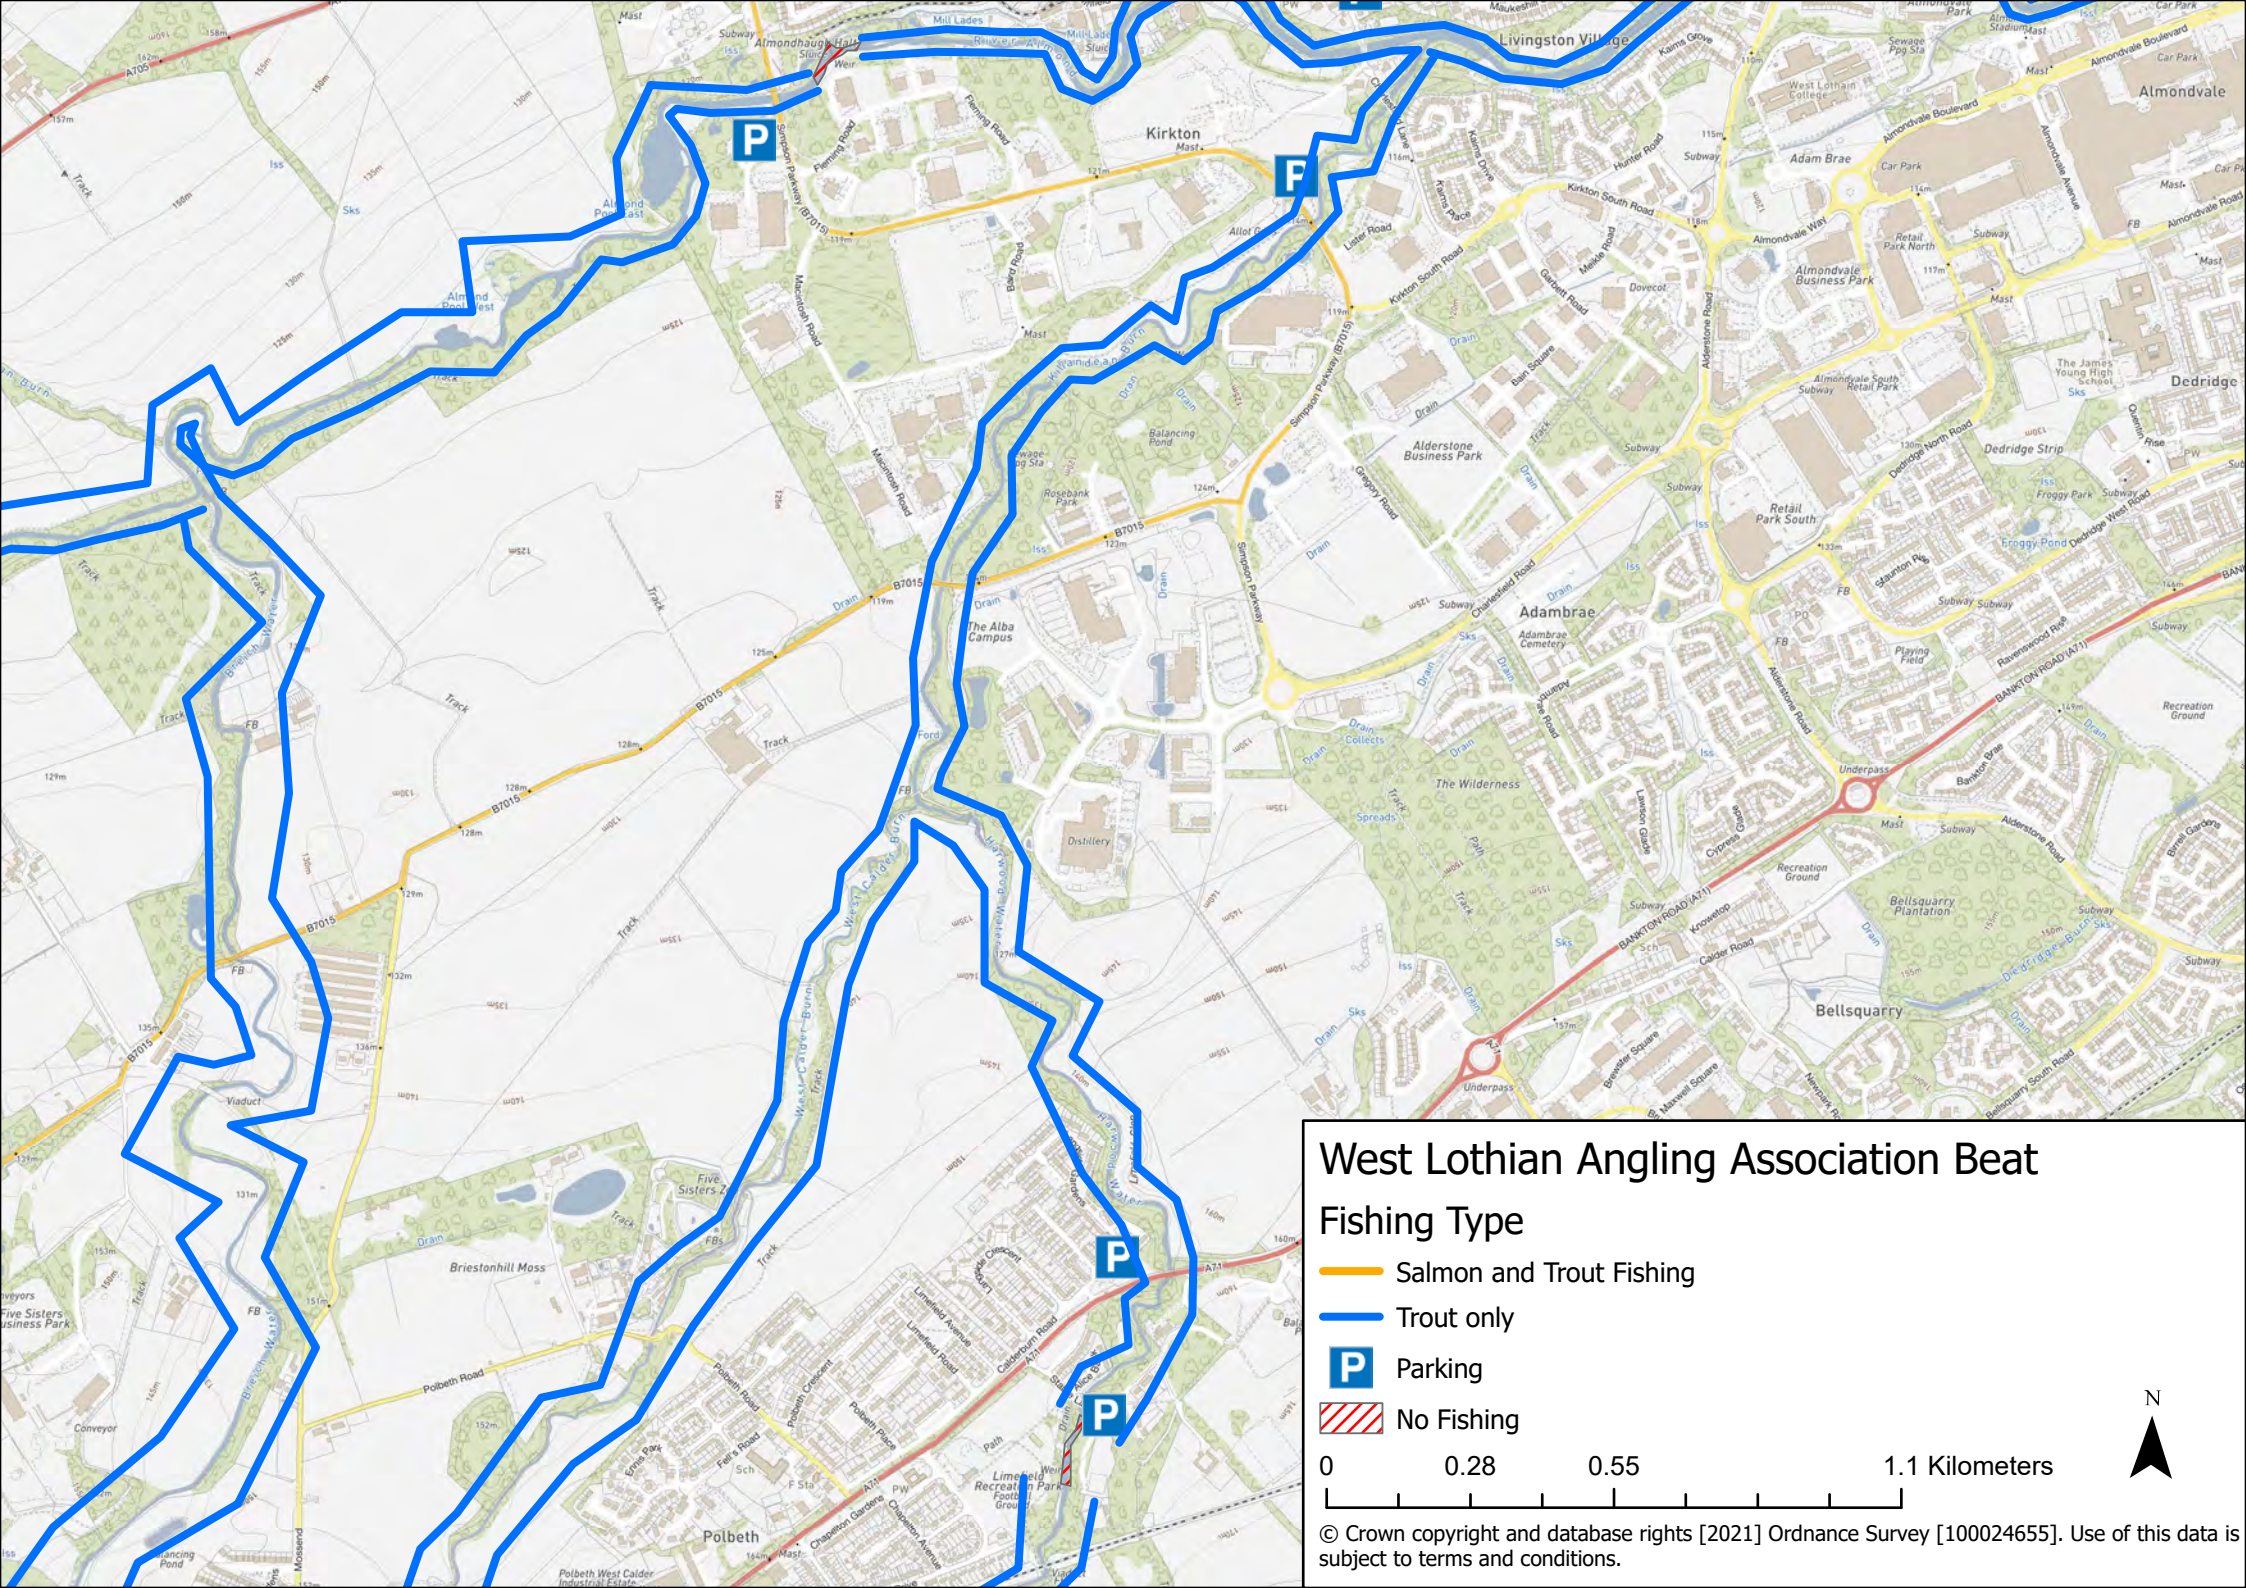

West Lothian Angling Association Beat

Fishing Type

Orange line: Salmon and Trout Fishing

Blue line: Trout only

P: Parking

Hatched area: No Fishing

0 0.28 0.55 1.1 Kilometers

© Crown copyright and database rights [2021] Ordnance Survey [100024655]. Use of this data is subject to terms and conditions.

West Lothian Angling Association Beat

Fishing Type

 Salmon and Trout Fishing

 Trout only

 Parking

 No Fishing

© Crown copyright and database rights [2021] Ordnance Survey [100024655]. Use of this data is subject to terms and conditions.