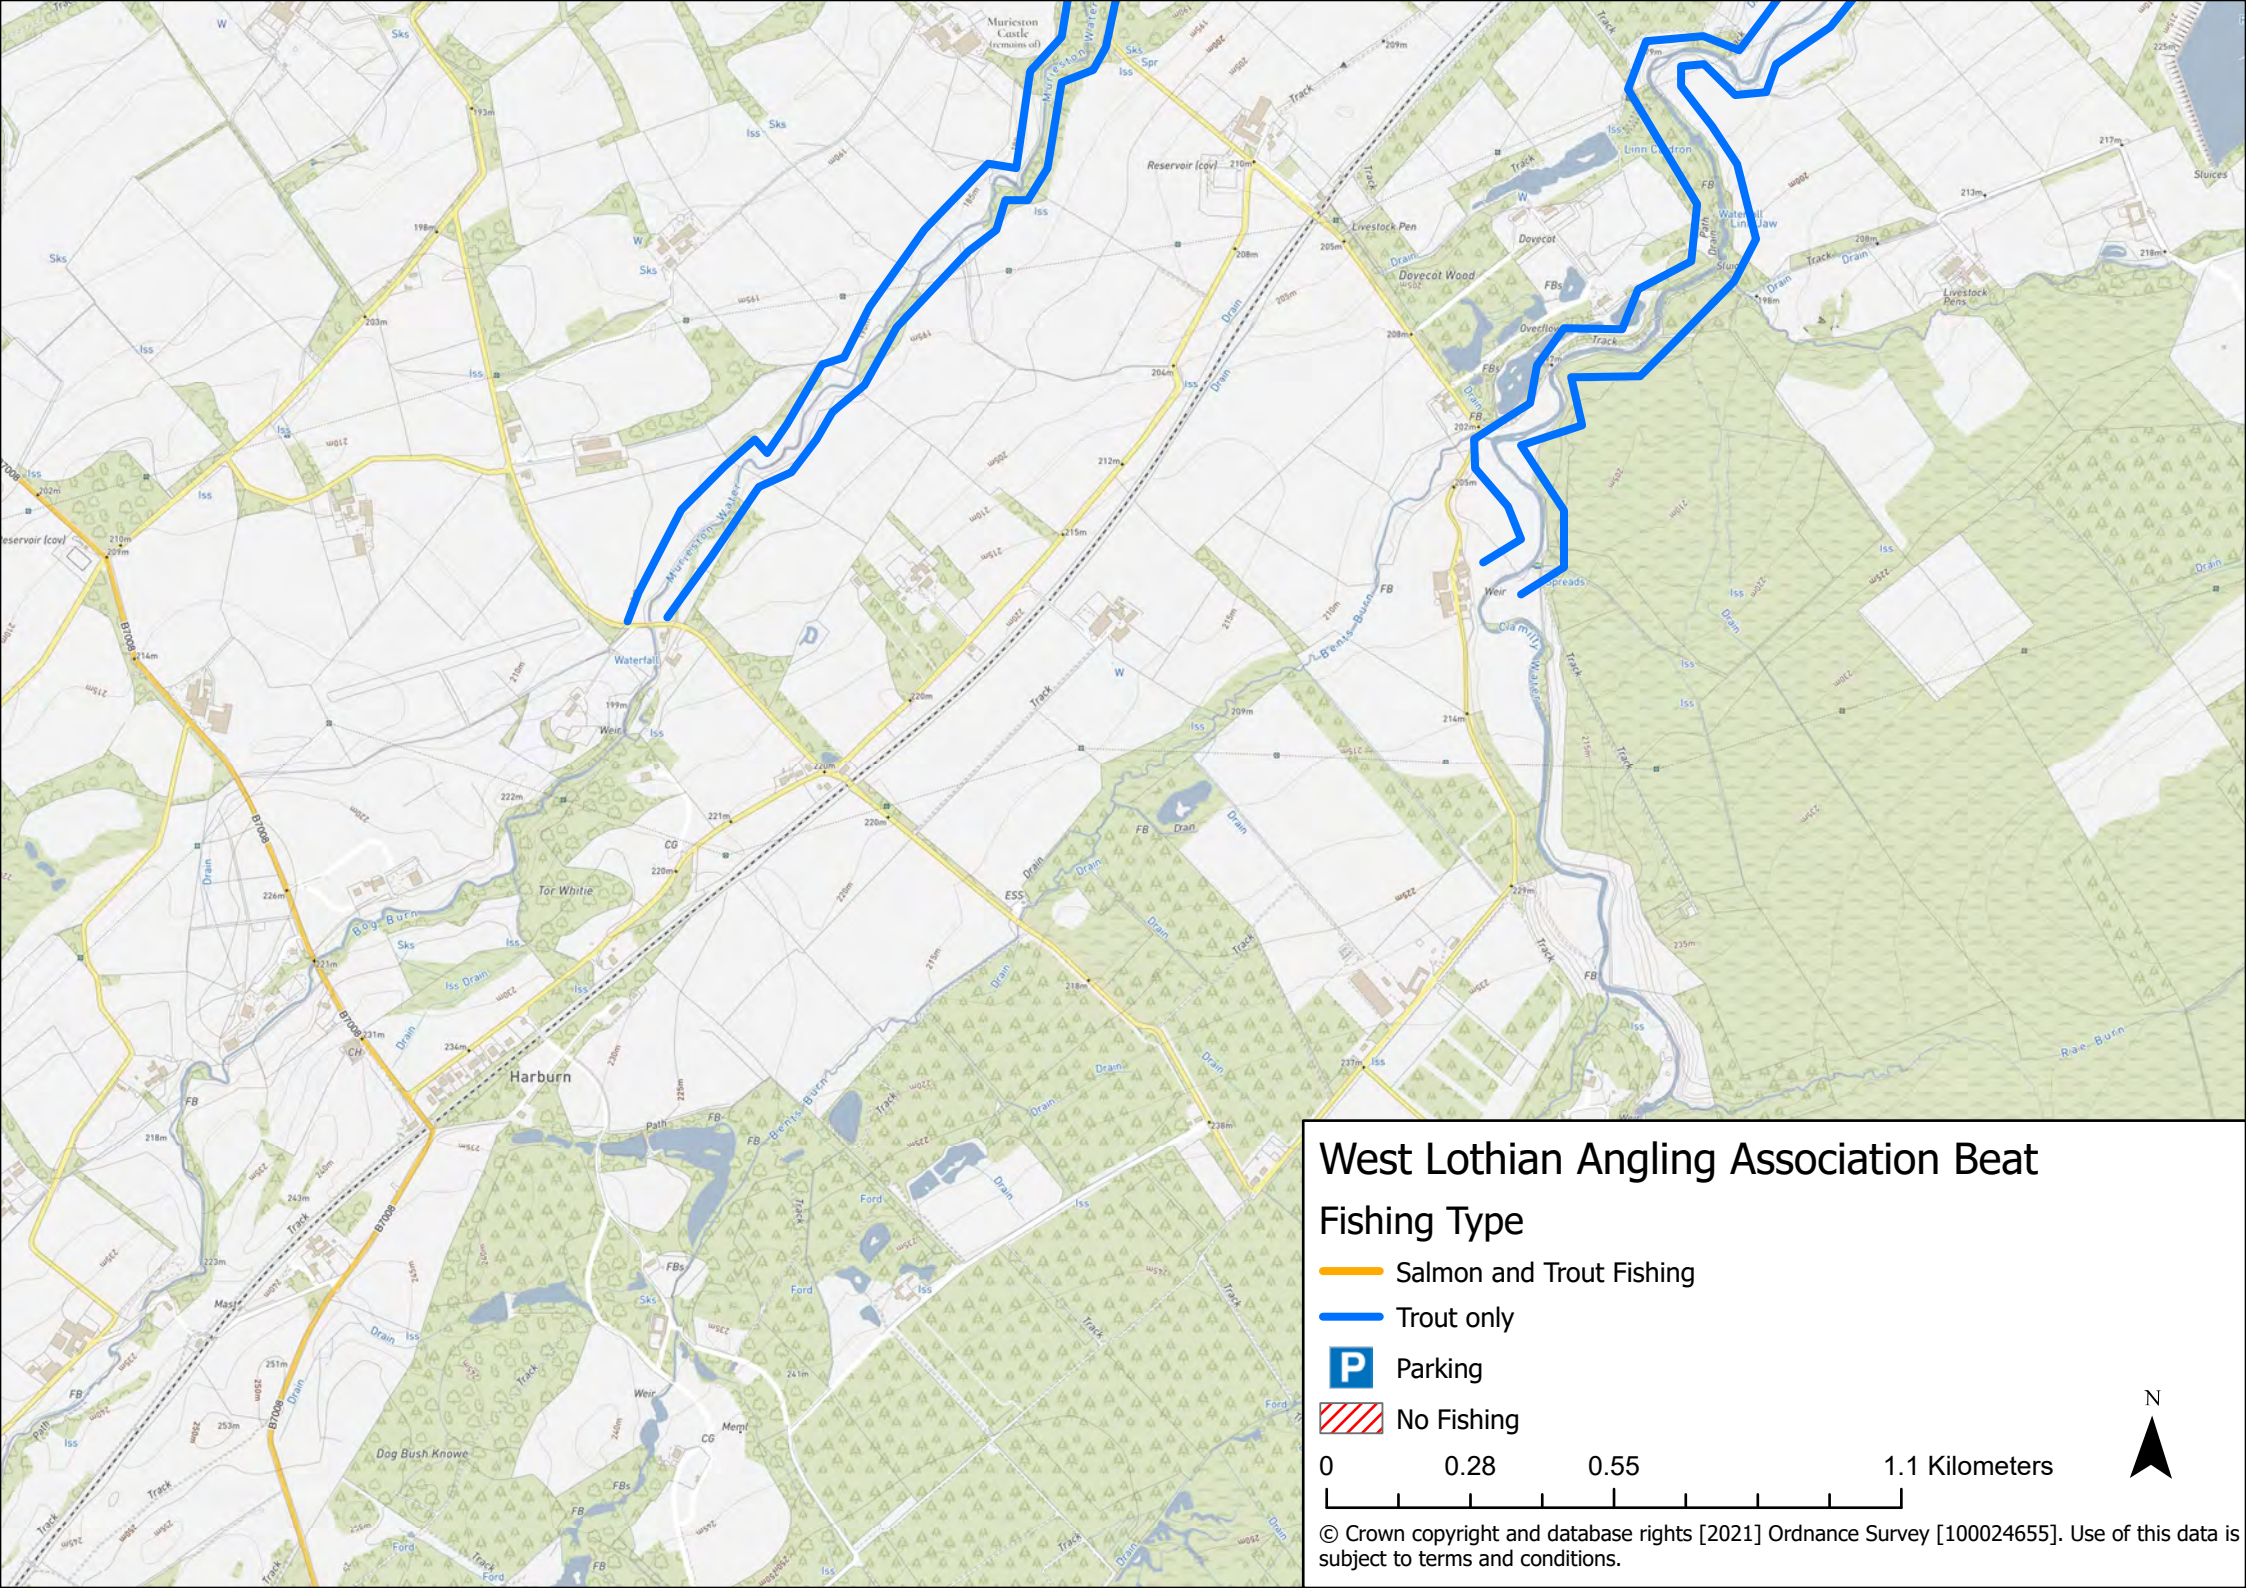

West Lothian Angling Association Beat

Fishing Type

 Salmon and Trout Fishing

 Trout only

 Parking

 No Fishing

© Crown copyright and database rights [2021] Ordnance Survey [100024655]. Use of this data is subject to terms and conditions.