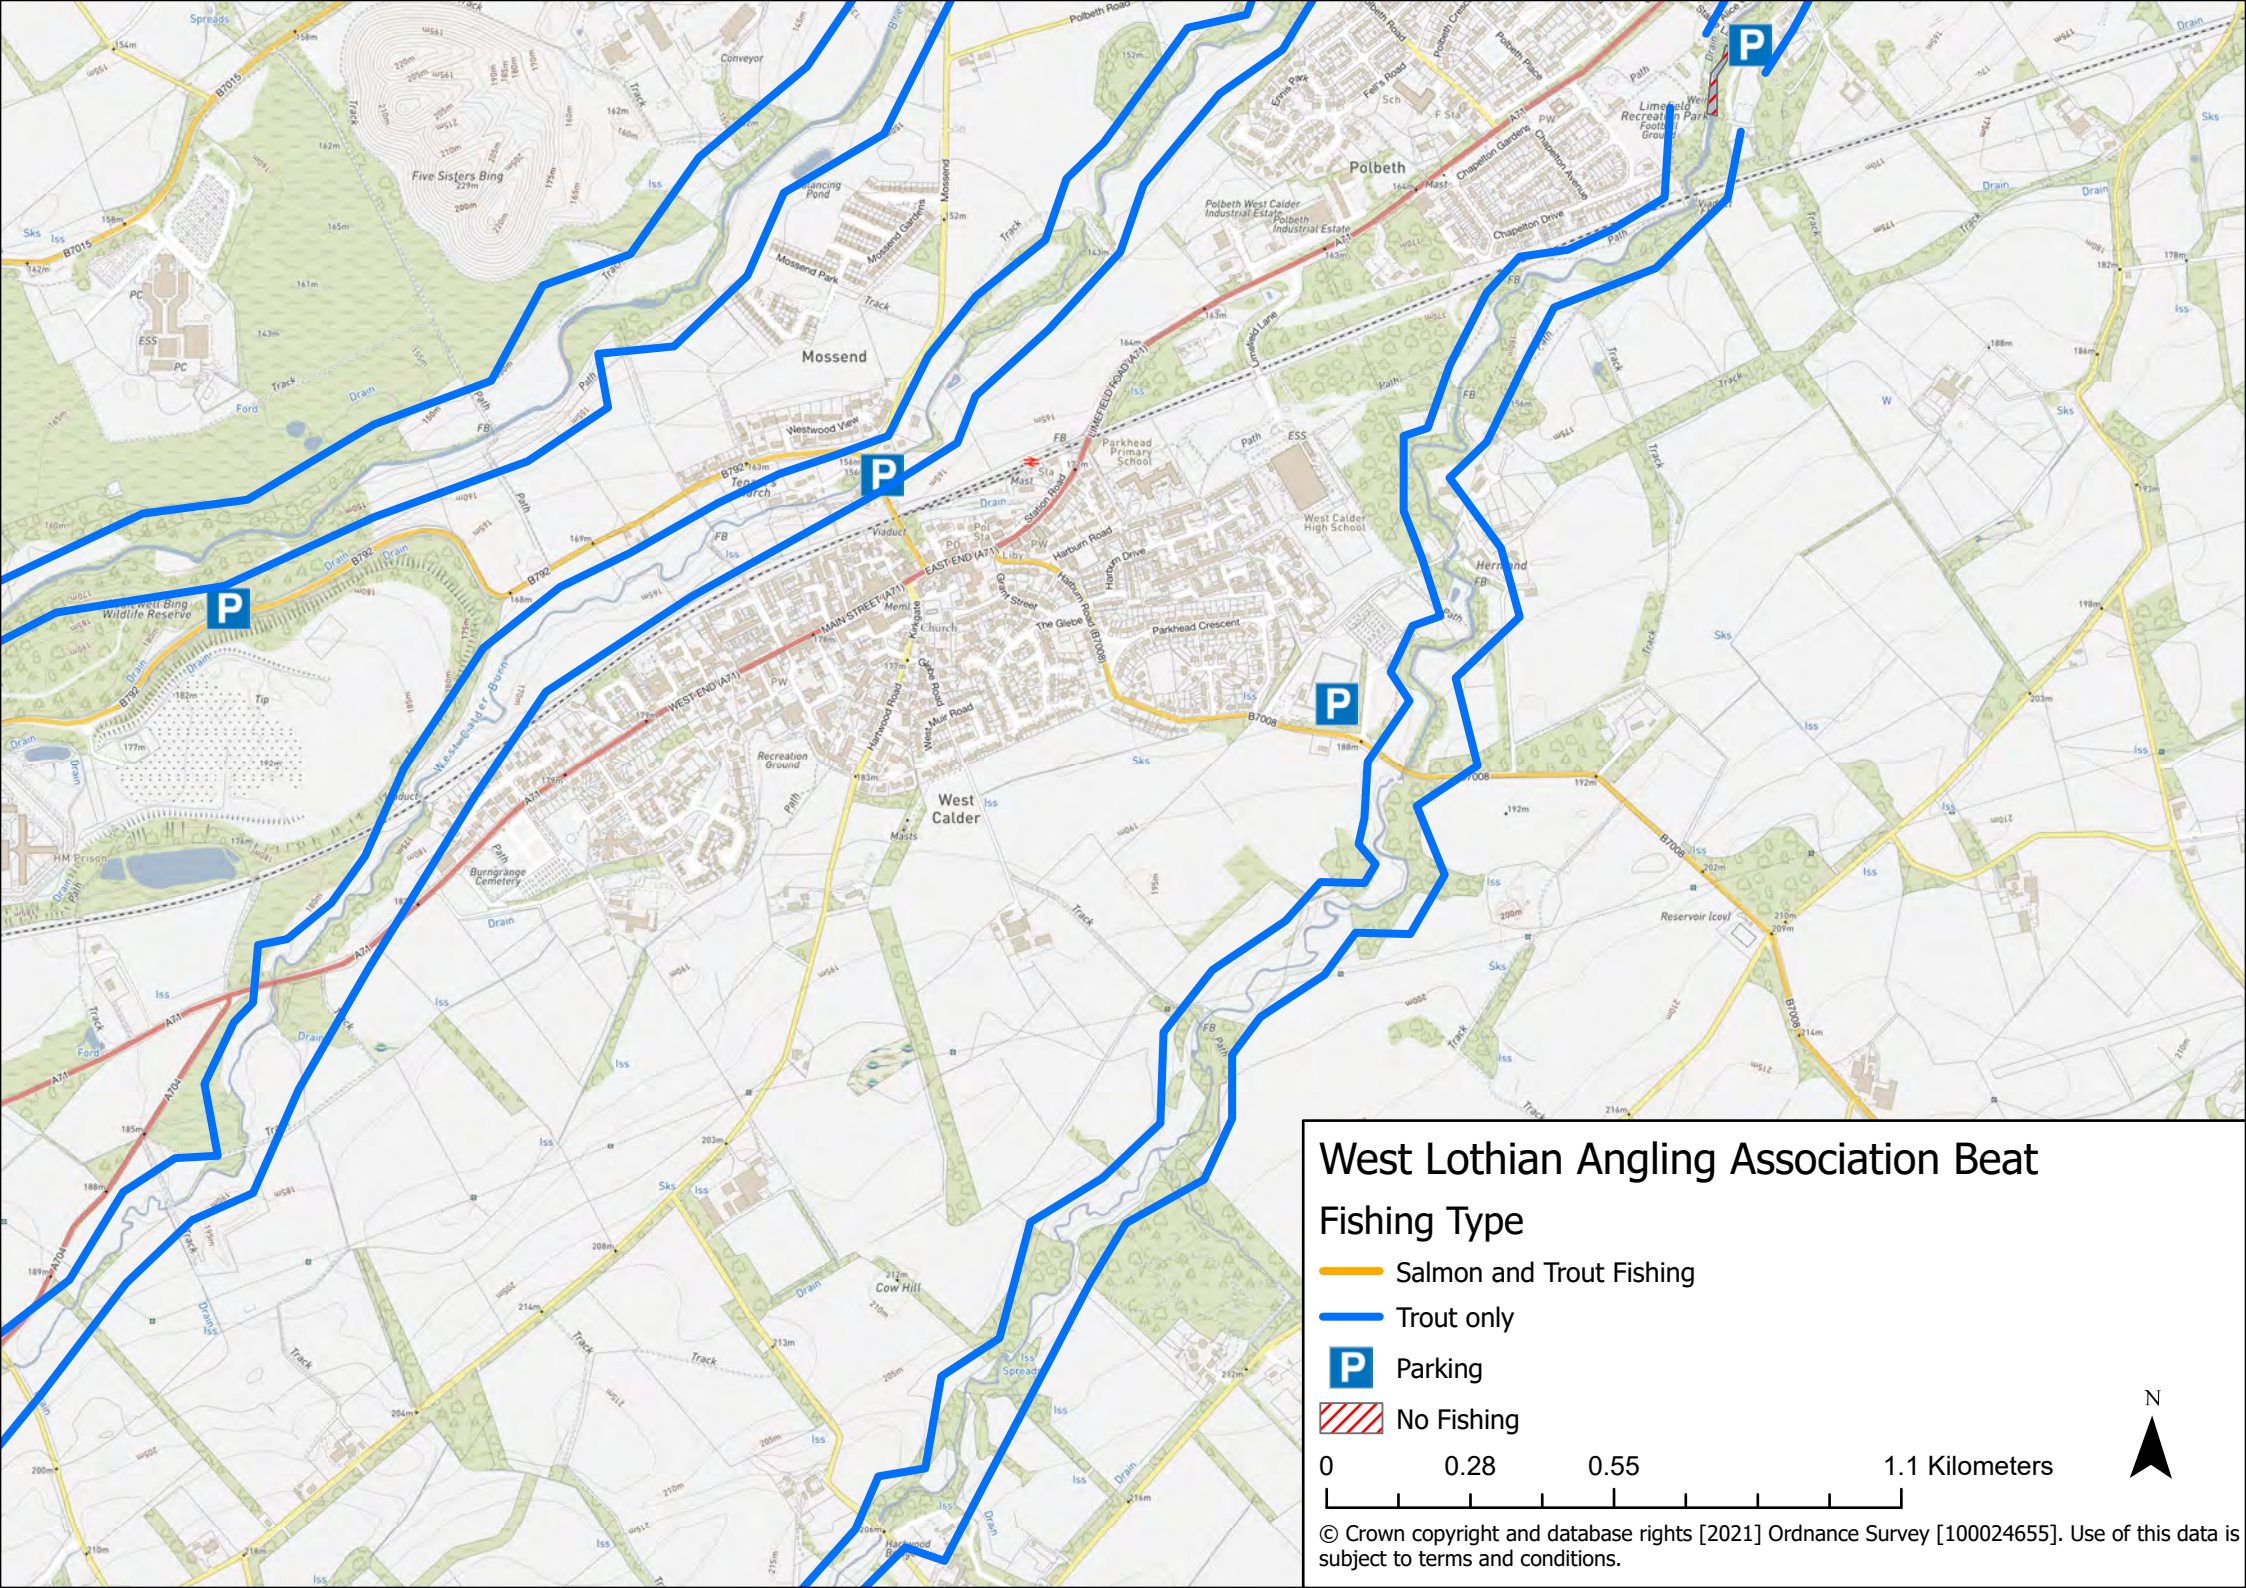

West Lothian Angling Association Beat

Fishing Type

Salmon and Trout Fishing

Trout only

P Parking

No Fishing

© Crown copyright and database rights [2021] Ordnance Survey [100024655]. Use of this data is subject to terms and conditions.