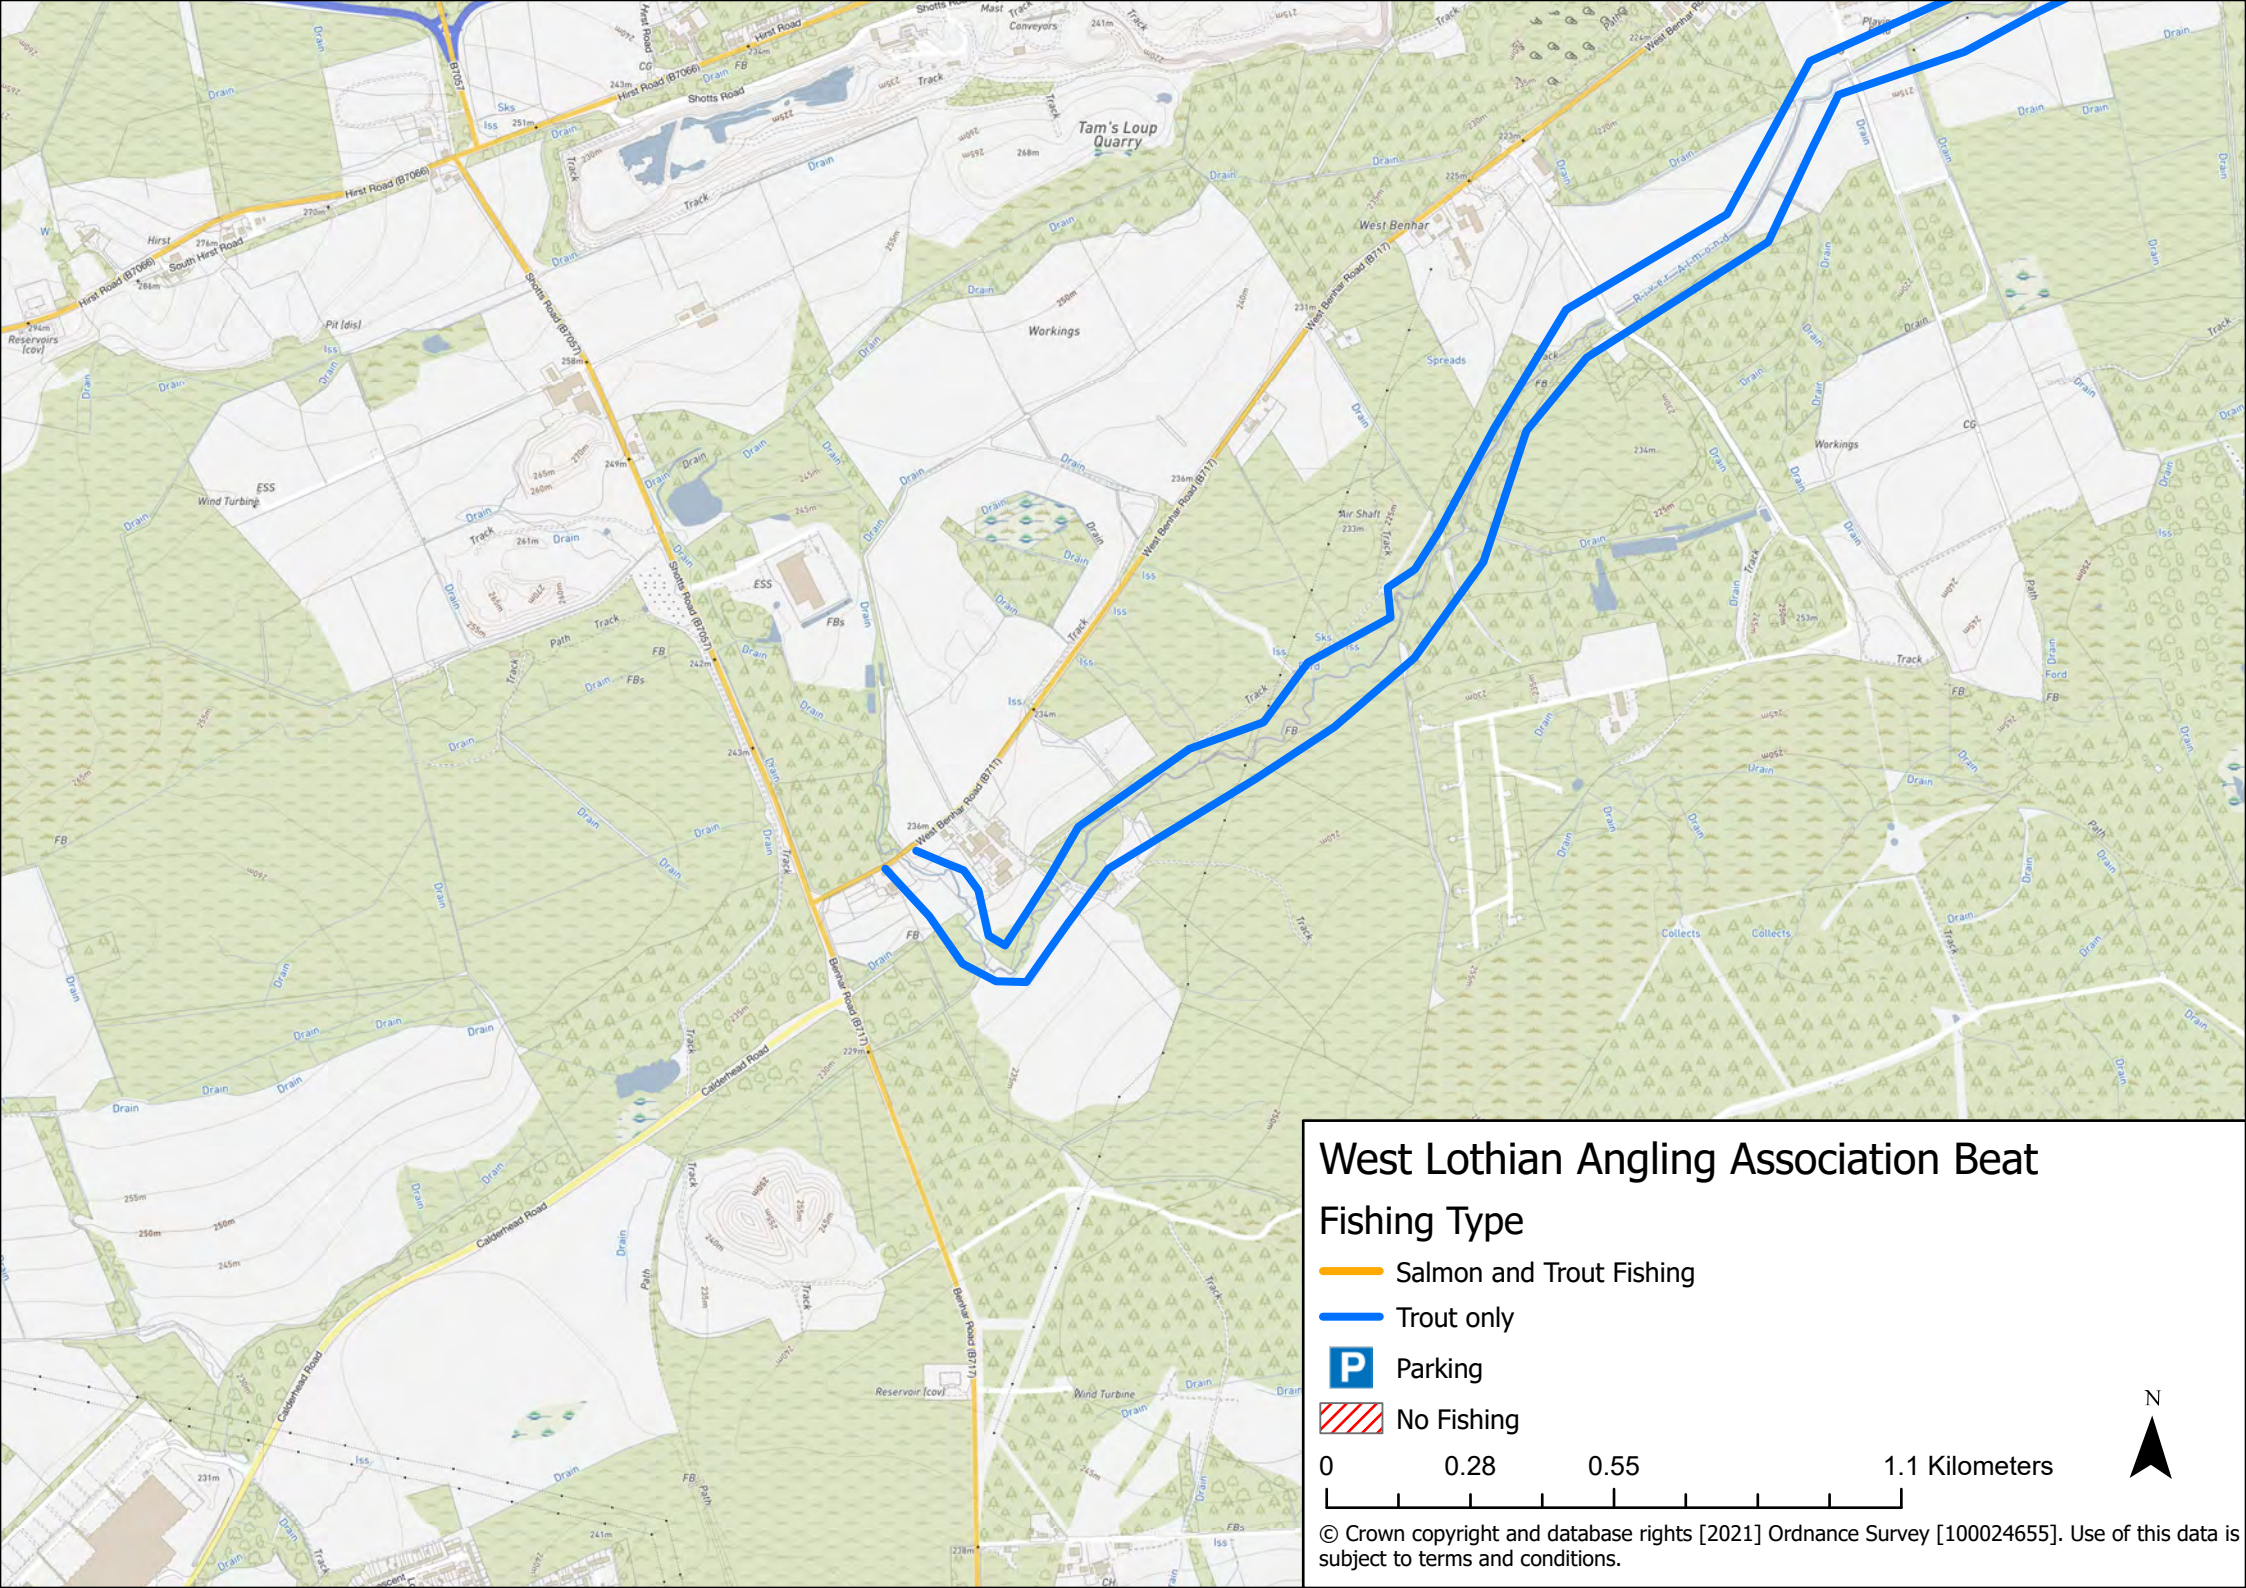

West Lothian Angling Association Beat

Fishing Type

Orange line: Salmon and Trout Fishing

Blue line: Trout only

P: Parking

Hatched area: No Fishing

0 0.28 0.55 1.1 Kilometers

© Crown copyright and database rights [2021] Ordnance Survey [100024655]. Use of this data is subject to terms and conditions.