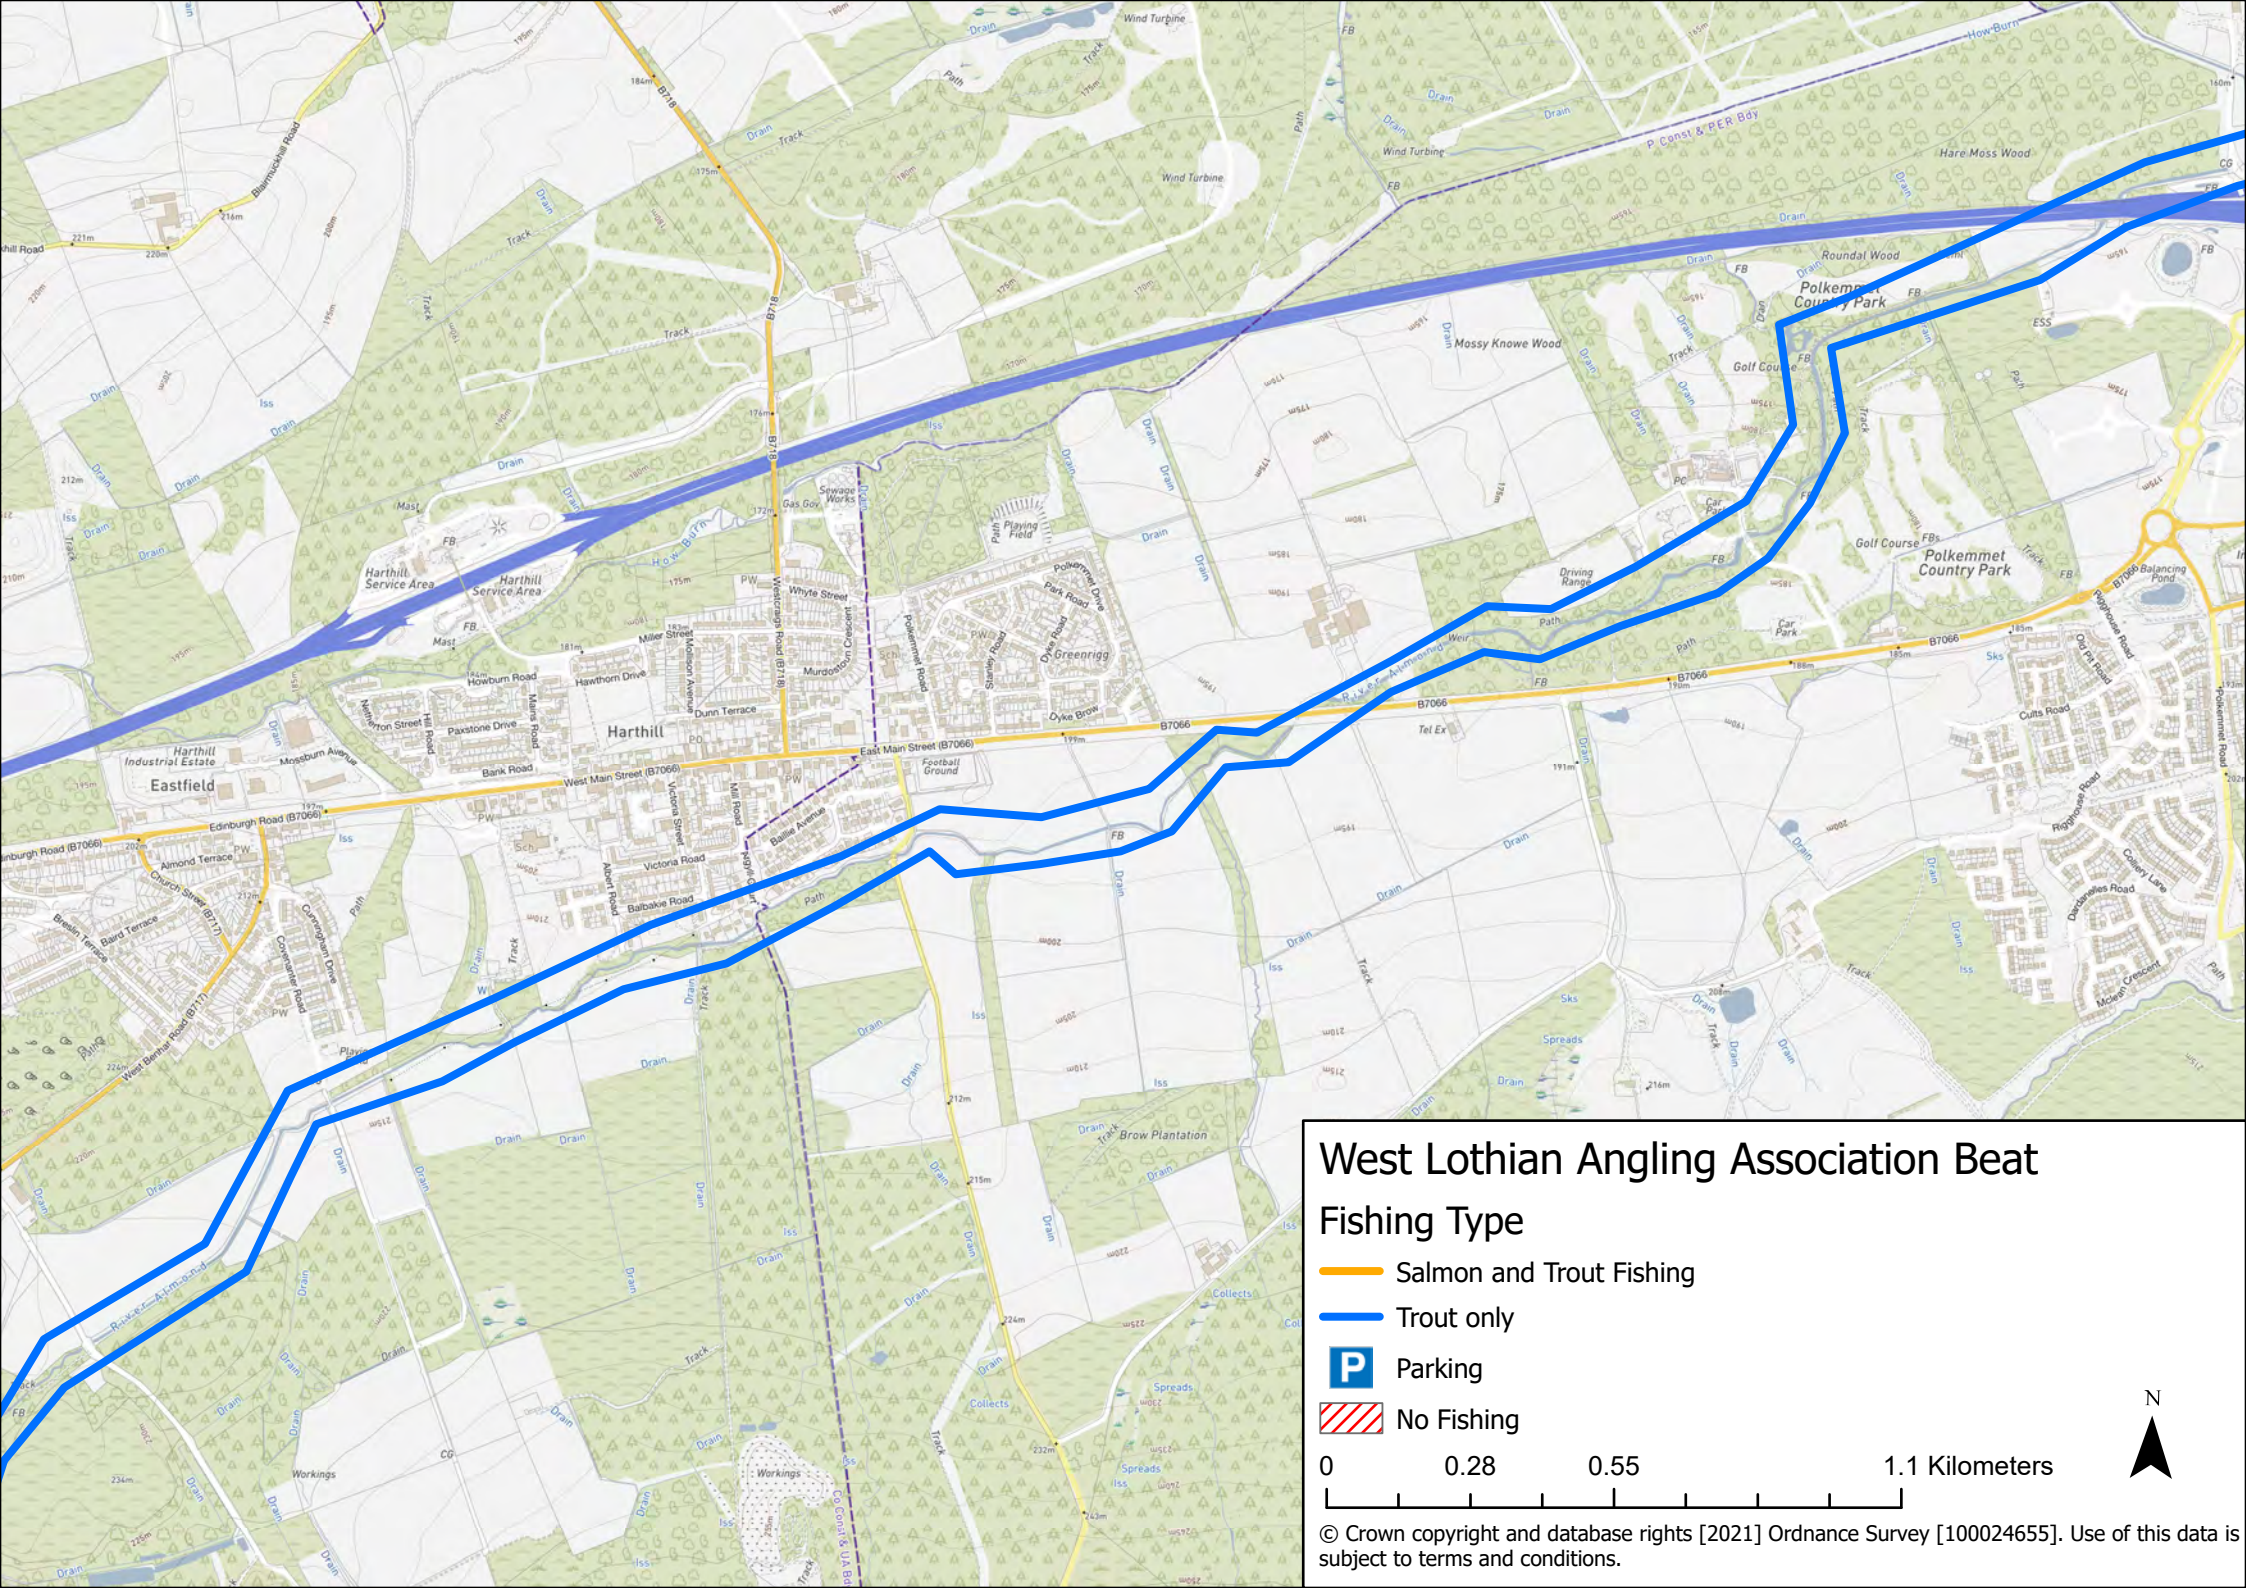

West Lothian Angling Association Beat

Fishing Type

Orange line: Salmon and Trout Fishing

Blue line: Trout only

P: Parking

Hatched area: No Fishing

0 0.28 0.55 1.1 Kilometers

© Crown copyright and database rights [2021] Ordnance Survey [100024655]. Use of this data is subject to terms and conditions.