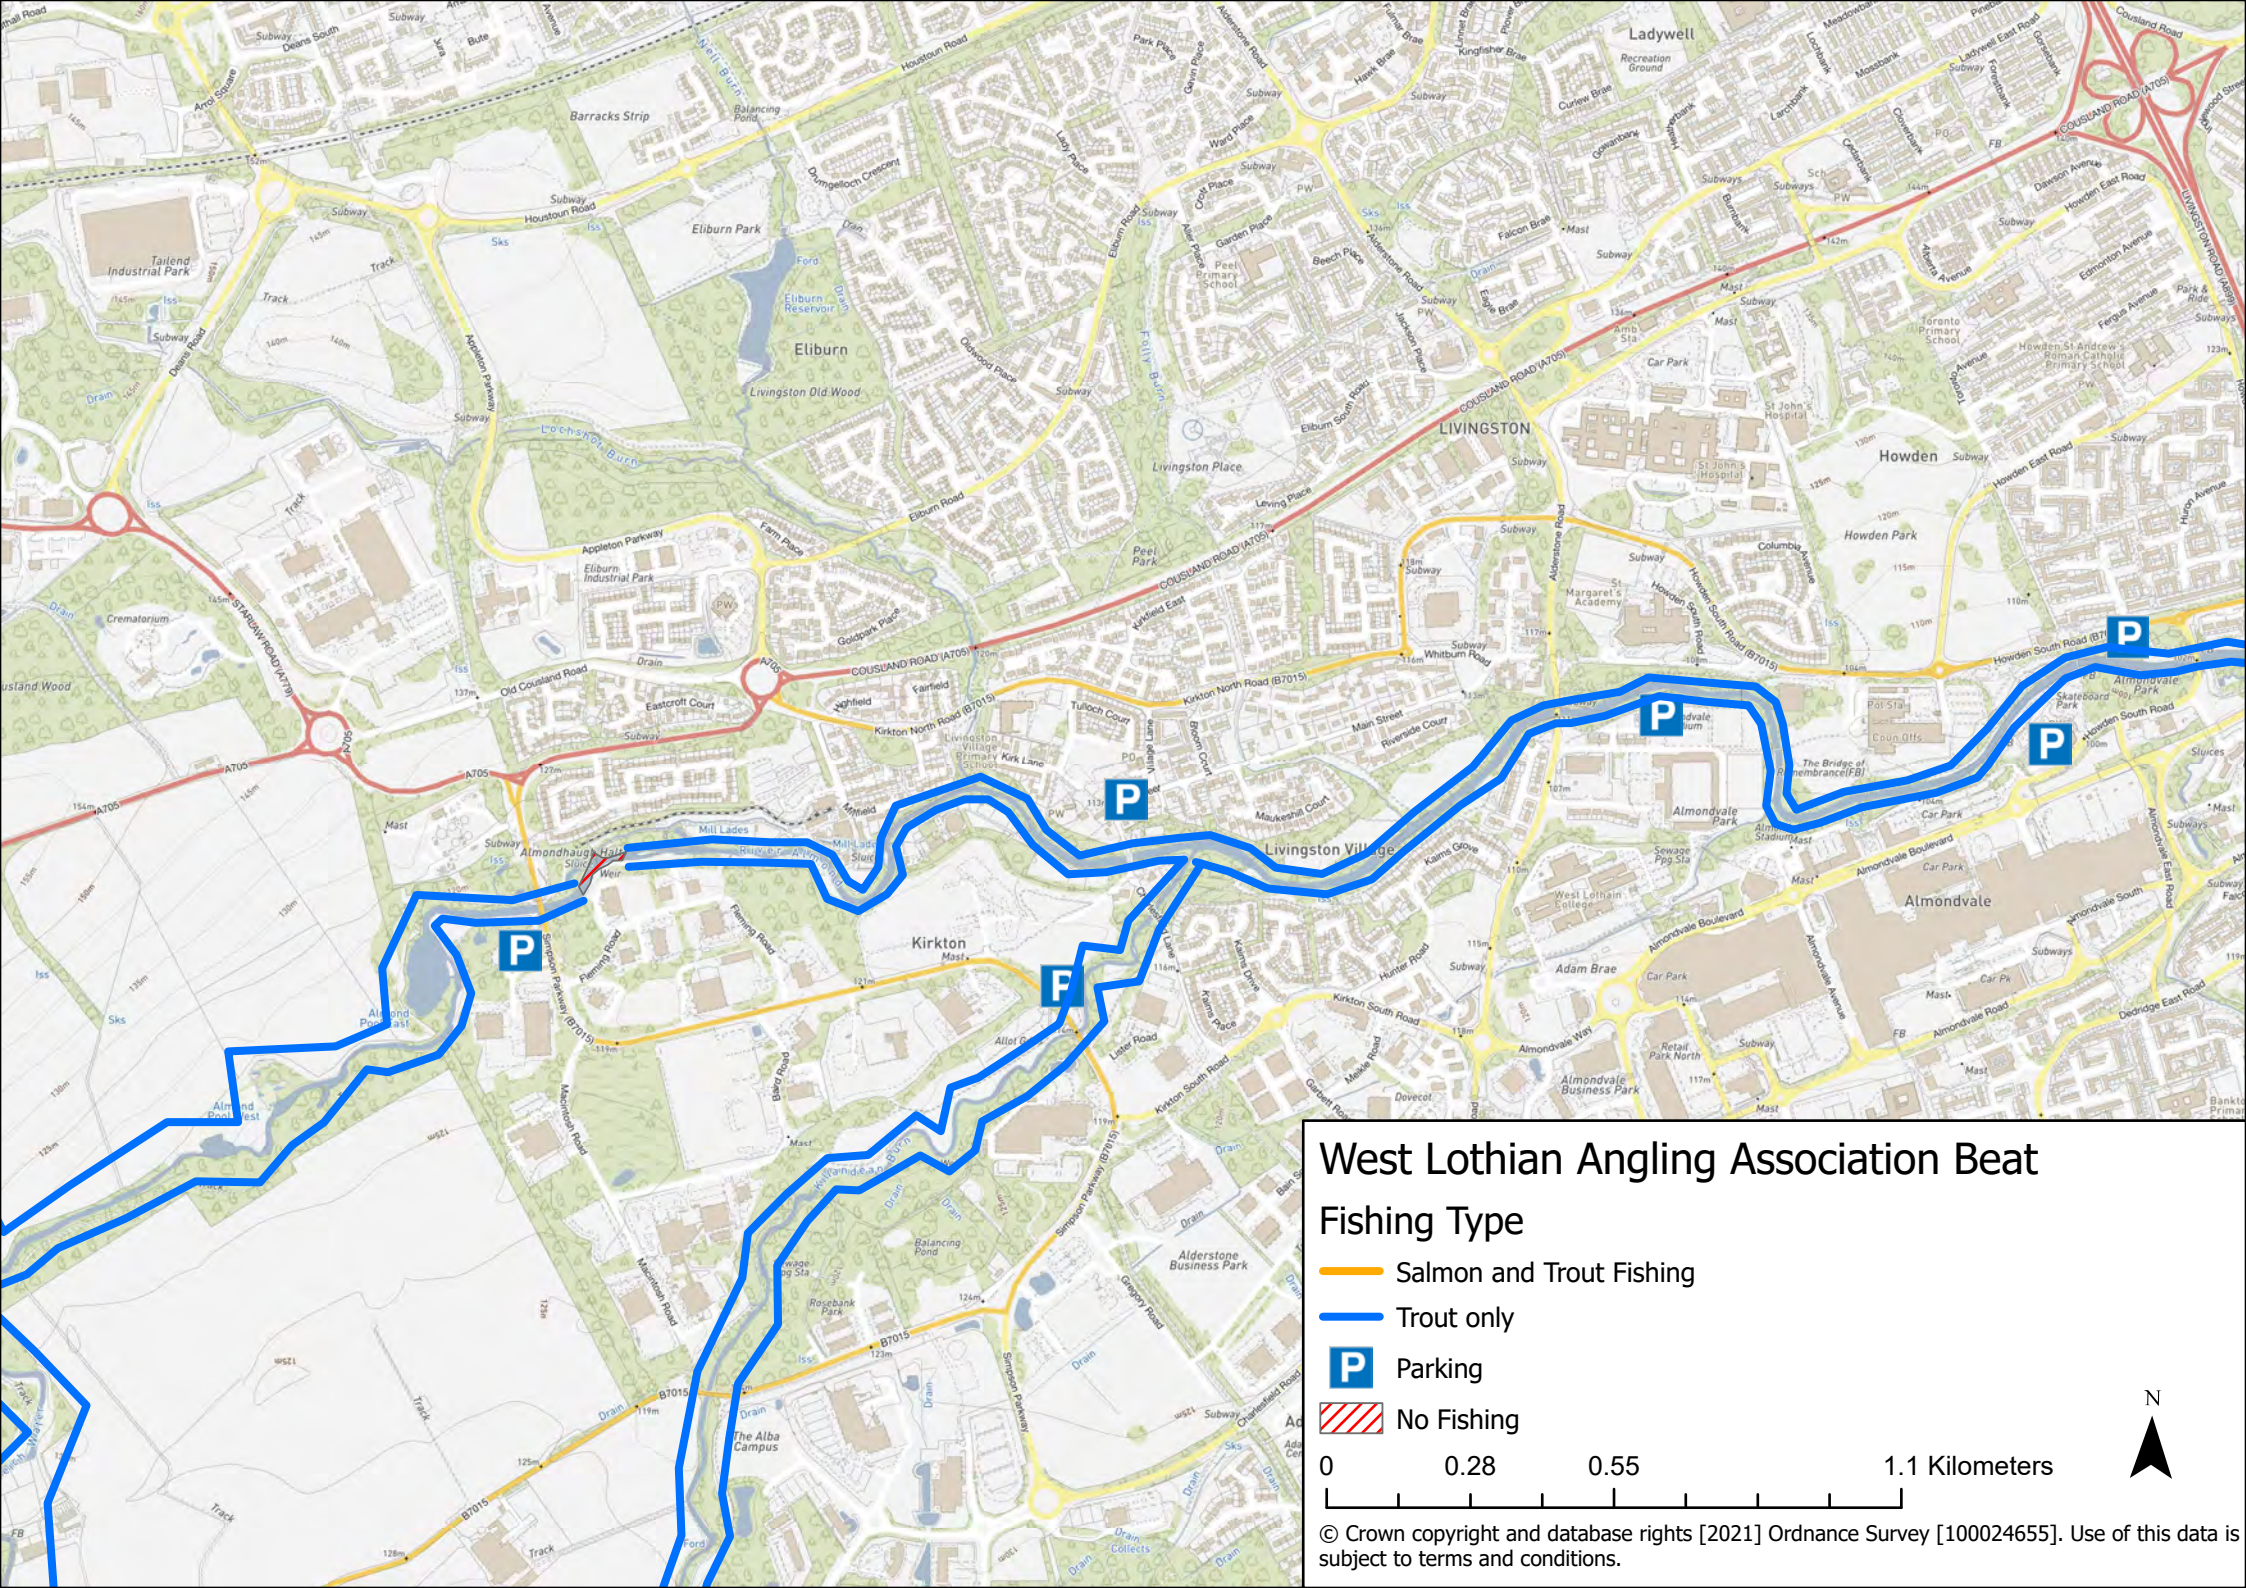

West Lothian Angling Association Beat

Fishing Type

— Salmon and Trout Fishing

— Trout only

P Parking

▨ No Fishing

0 0.28 0.55 1.1 Kilometers

© Crown copyright and database rights [2021] Ordnance Survey [100024655]. Use of this data is subject to terms and conditions.