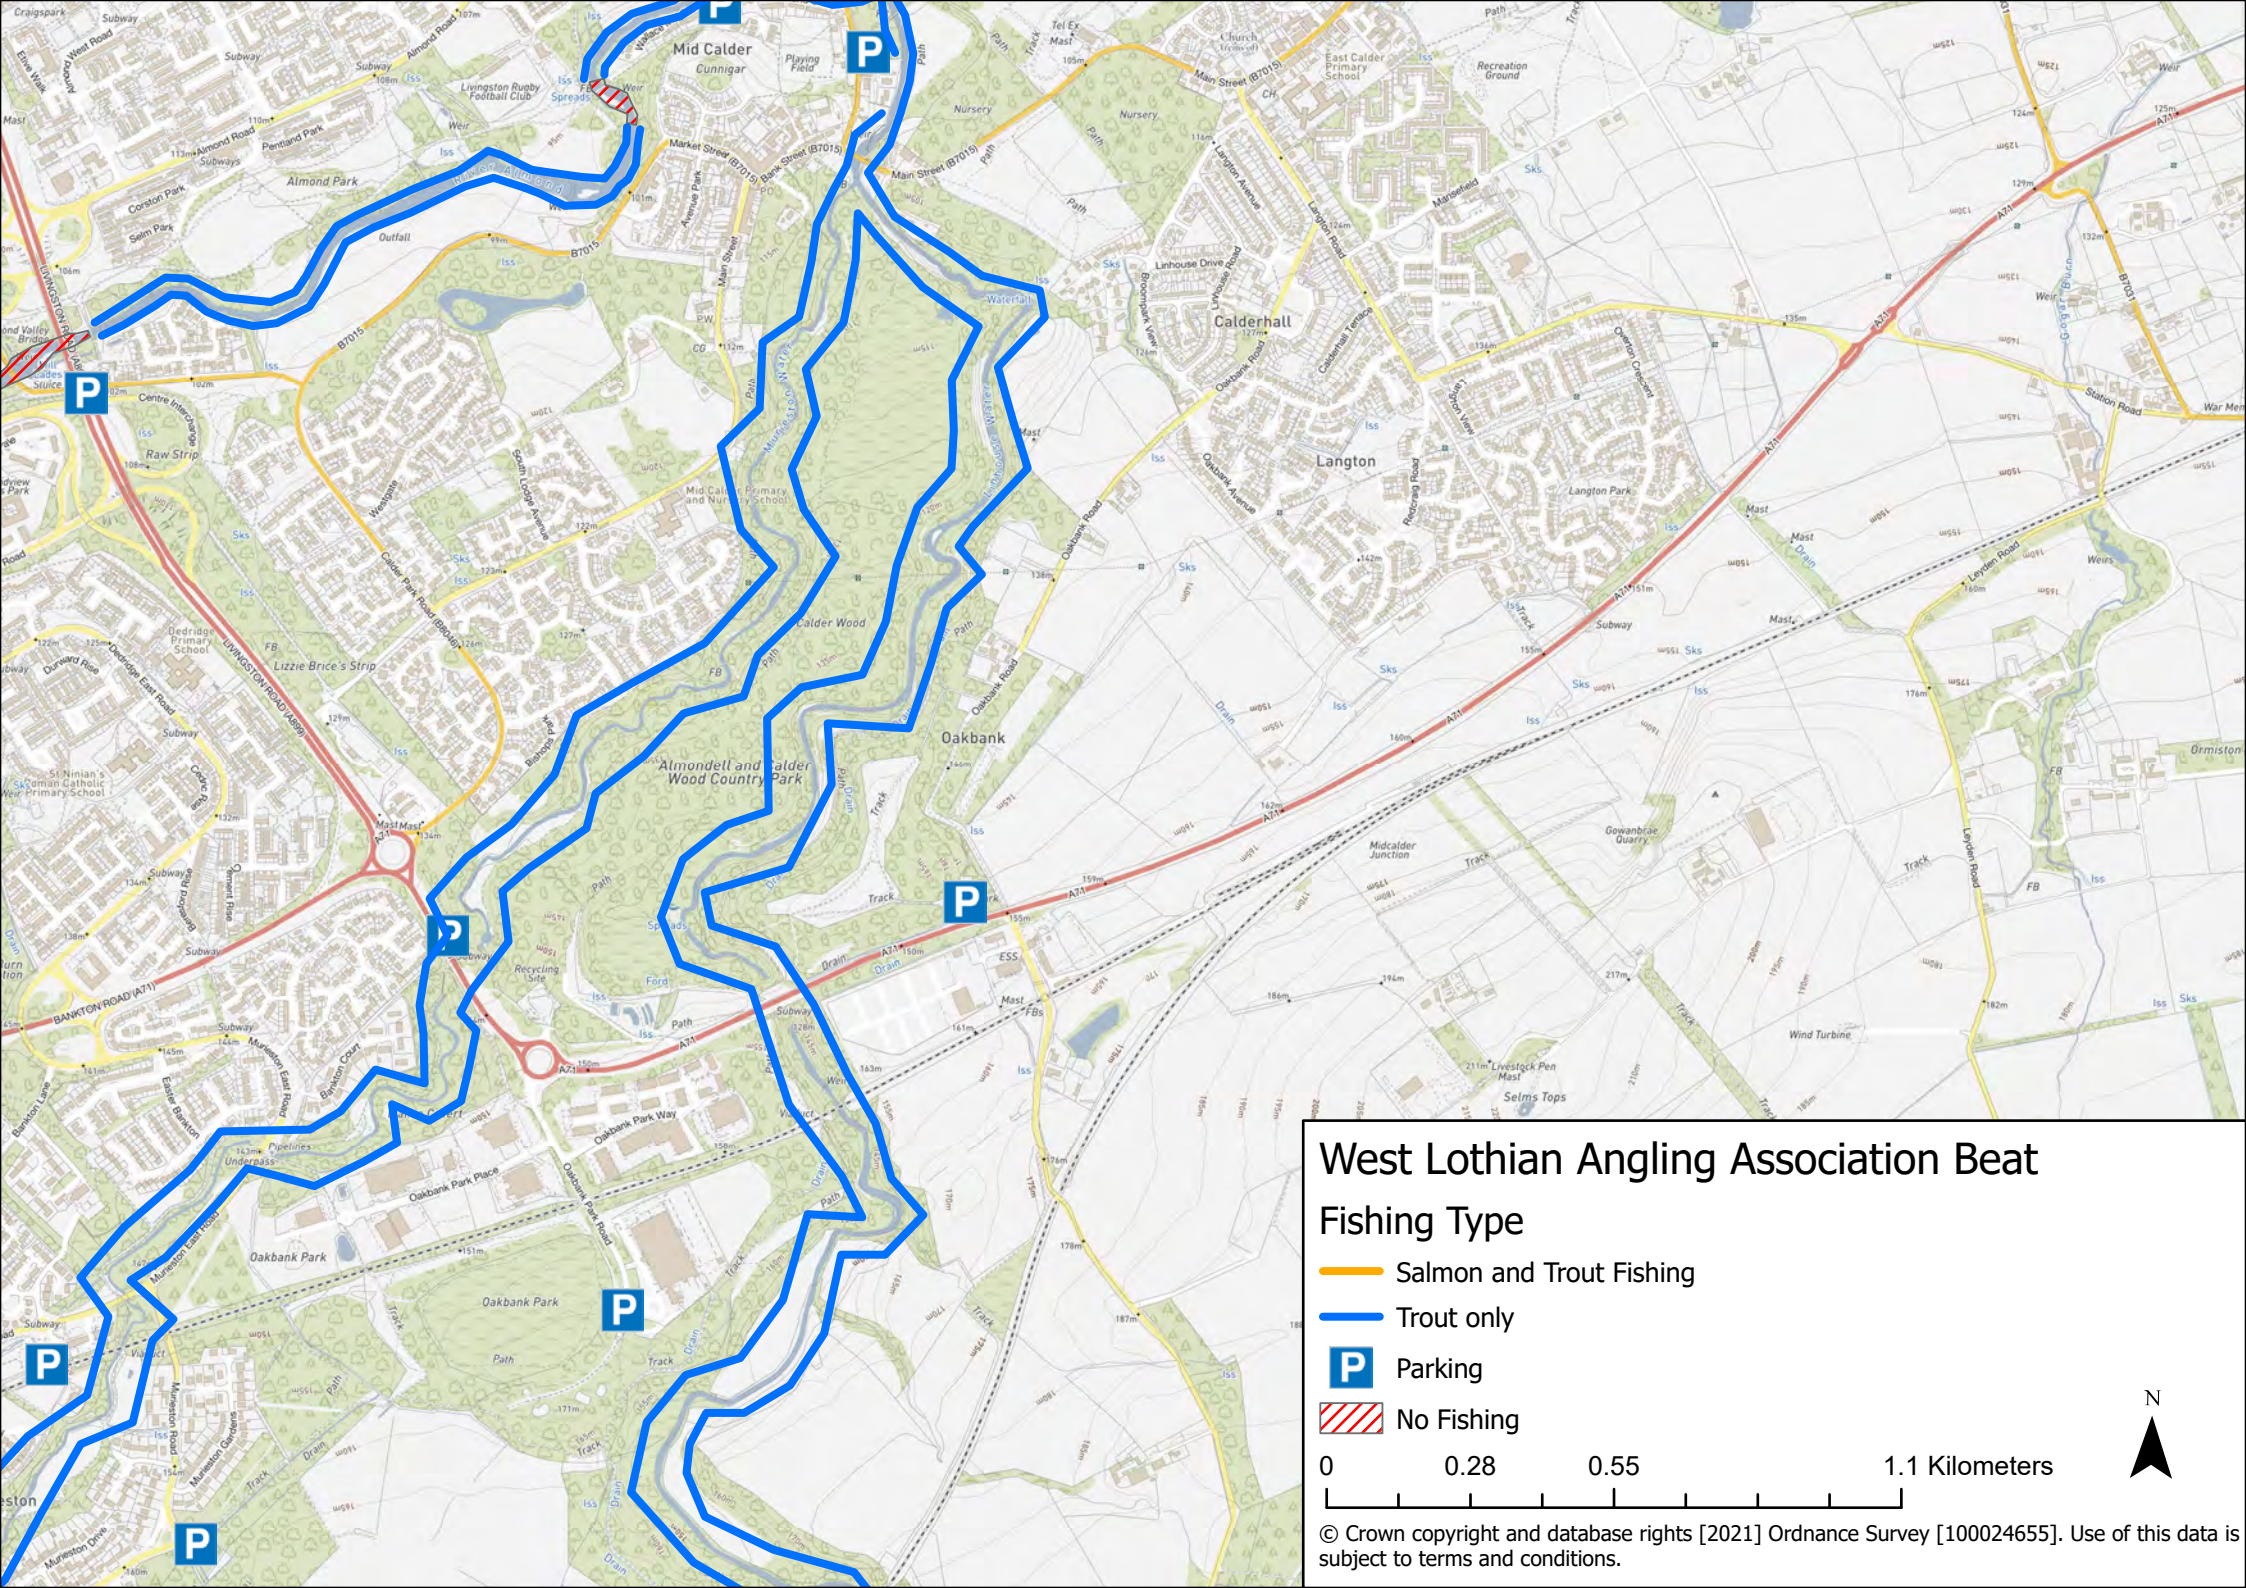

West Lothian Angling Association Beat

Fishing Type

- Salmon and Trout Fishing
- Trout only
- Parking
- No Fishing

© Crown copyright and database rights [2021] Ordnance Survey [100024655]. Use of this data is subject to terms and conditions.