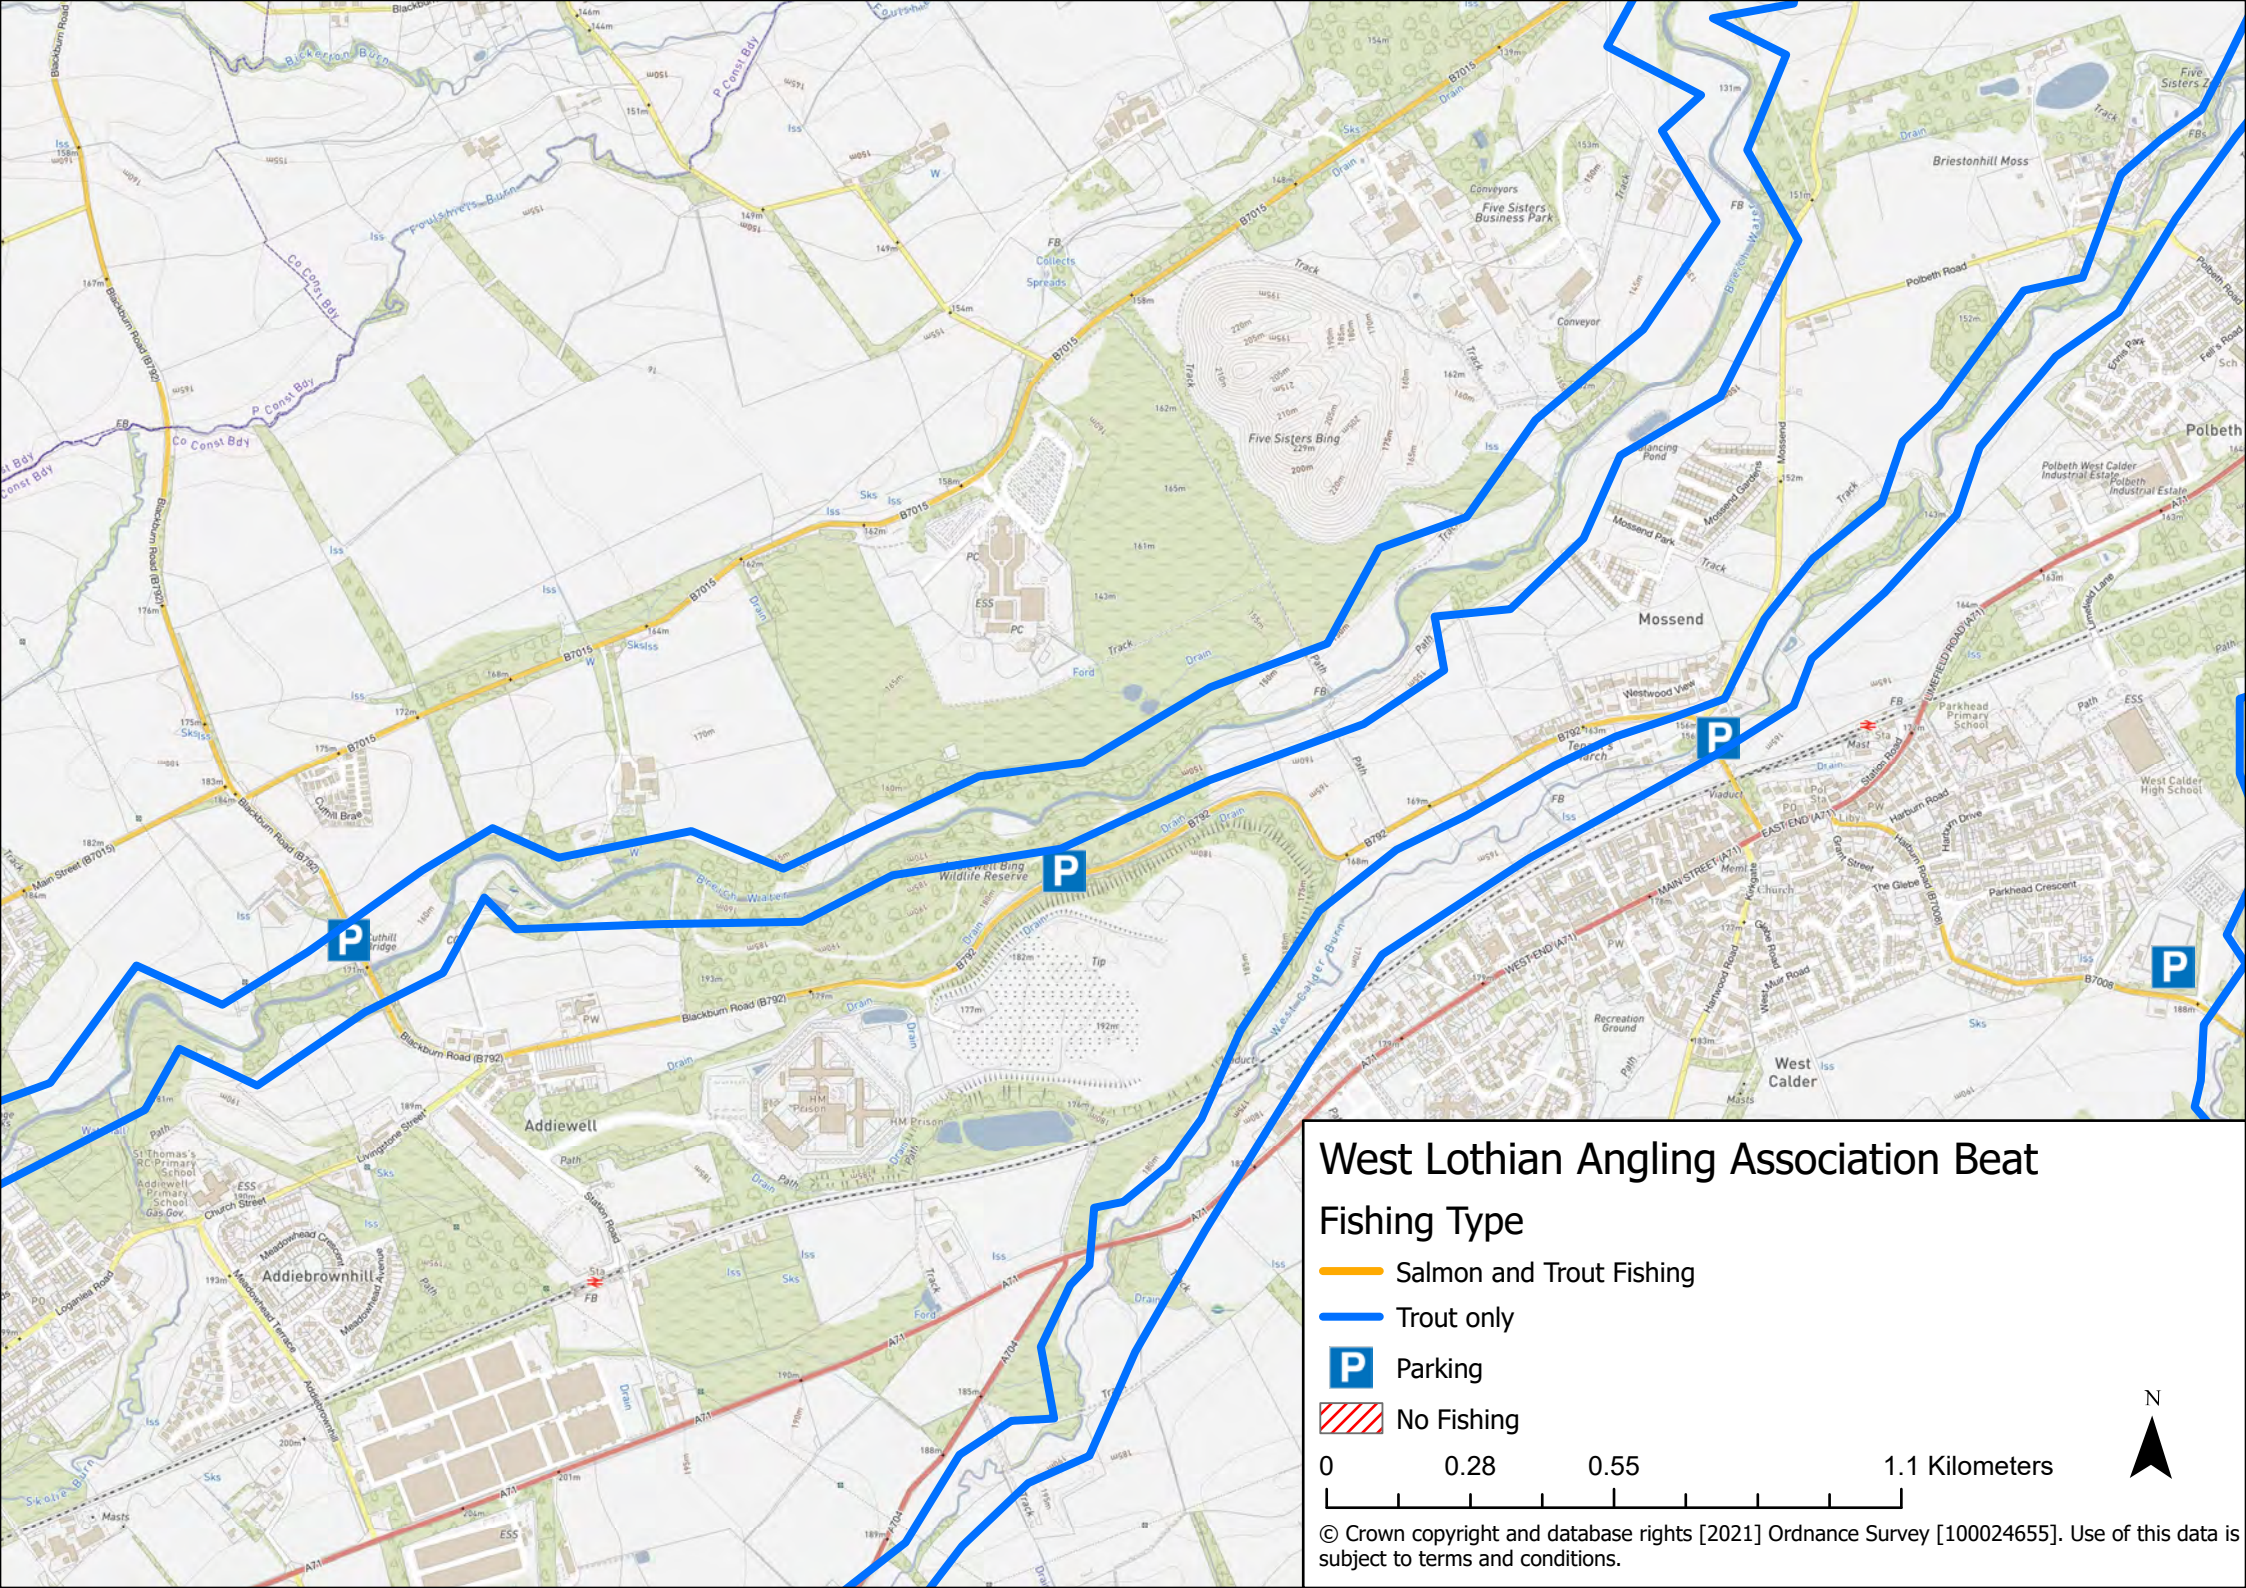

West Lothian Angling Association Beat

Fishing Type

— Salmon and Trout Fishing

— Trout only

P Parking

▨ No Fishing

0 0.28 0.55 1.1 Kilometers

© Crown copyright and database rights [2021] Ordnance Survey [100024655]. Use of this data is subject to terms and conditions.