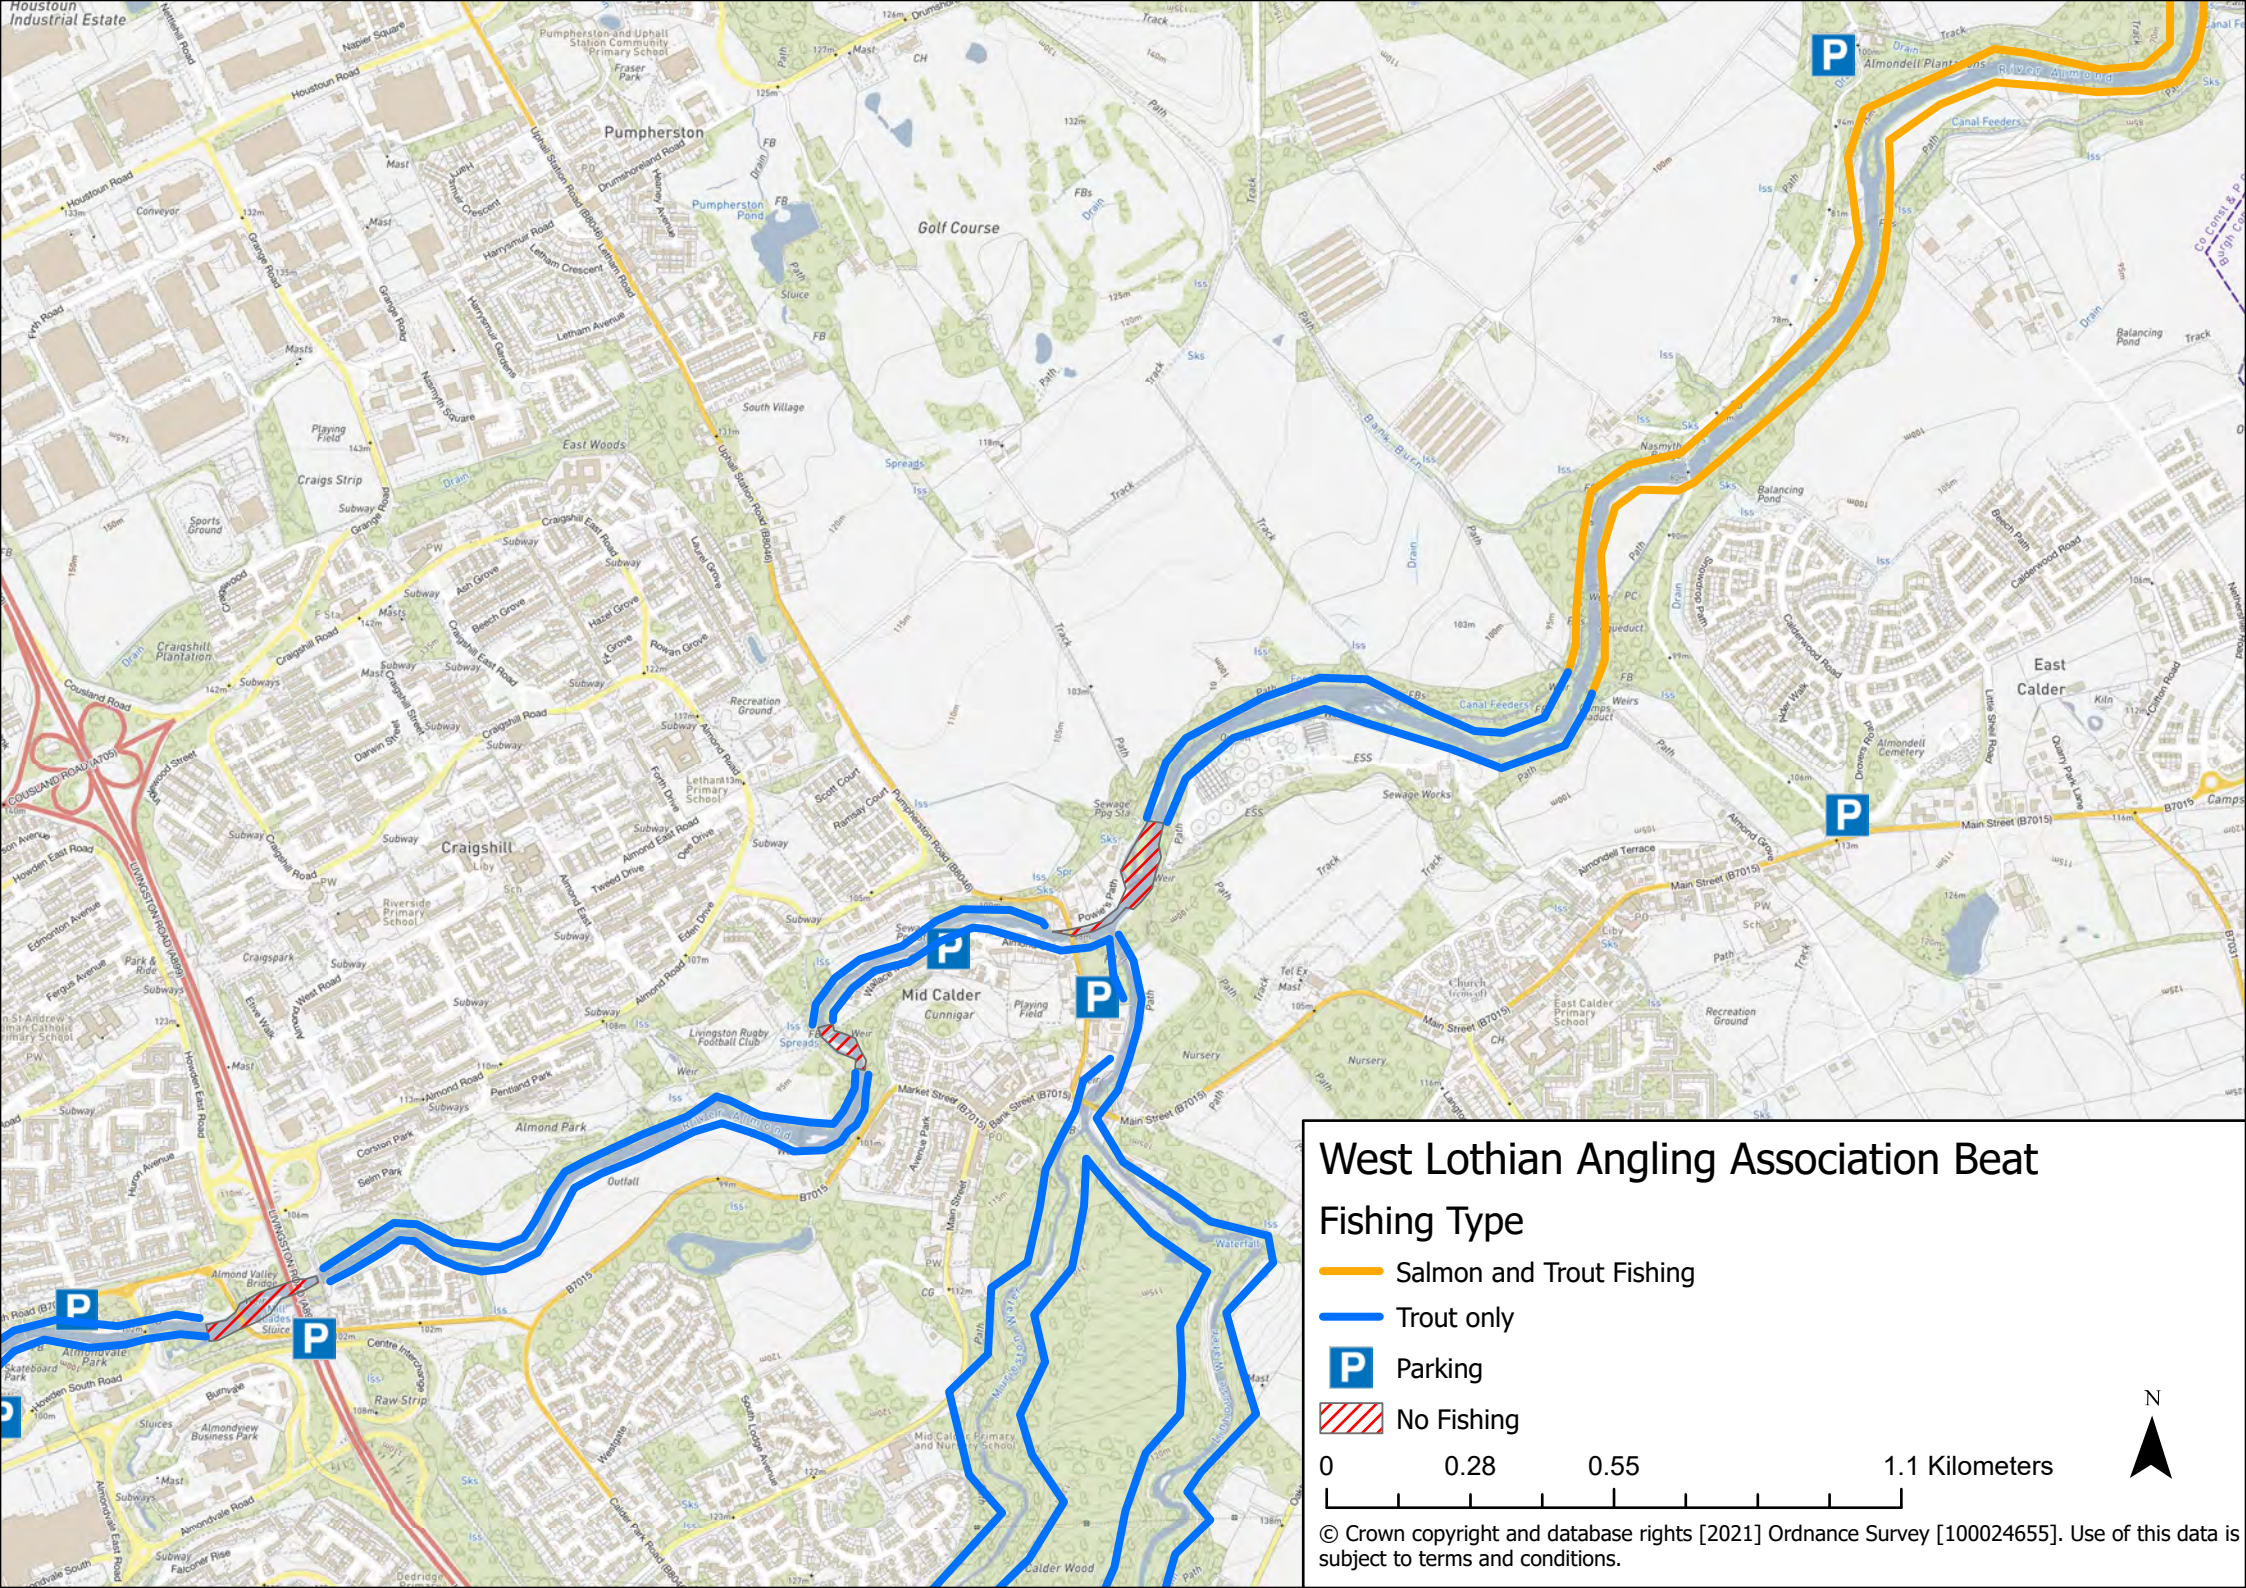

West Lothian Angling Association Beat

Fishing Type

-  Salmon and Trout Fishing
-  Trout only
-  Parking
-  No Fishing

© Crown copyright and database rights [2021] Ordnance Survey [100024655]. Use of this data is subject to terms and conditions.

West Lothian Angling Association Beat

Fishing Type

— Salmon and Trout Fishing

— Trout only

P Parking

▨ No Fishing

0 0.28 0.55 1.1 Kilometers

© Crown copyright and database rights [2021] Ordnance Survey [100024655]. Use of this data is subject to terms and conditions.

West Lothian Angling Association Beat

Fishing Type

Orange line: Salmon and Trout Fishing

Blue line: Trout only

P: Parking

Hatched area: No Fishing

0 0.28 0.55 1.1 Kilometers

© Crown copyright and database rights [2021] Ordnance Survey [100024655]. Use of this data is subject to terms and conditions.