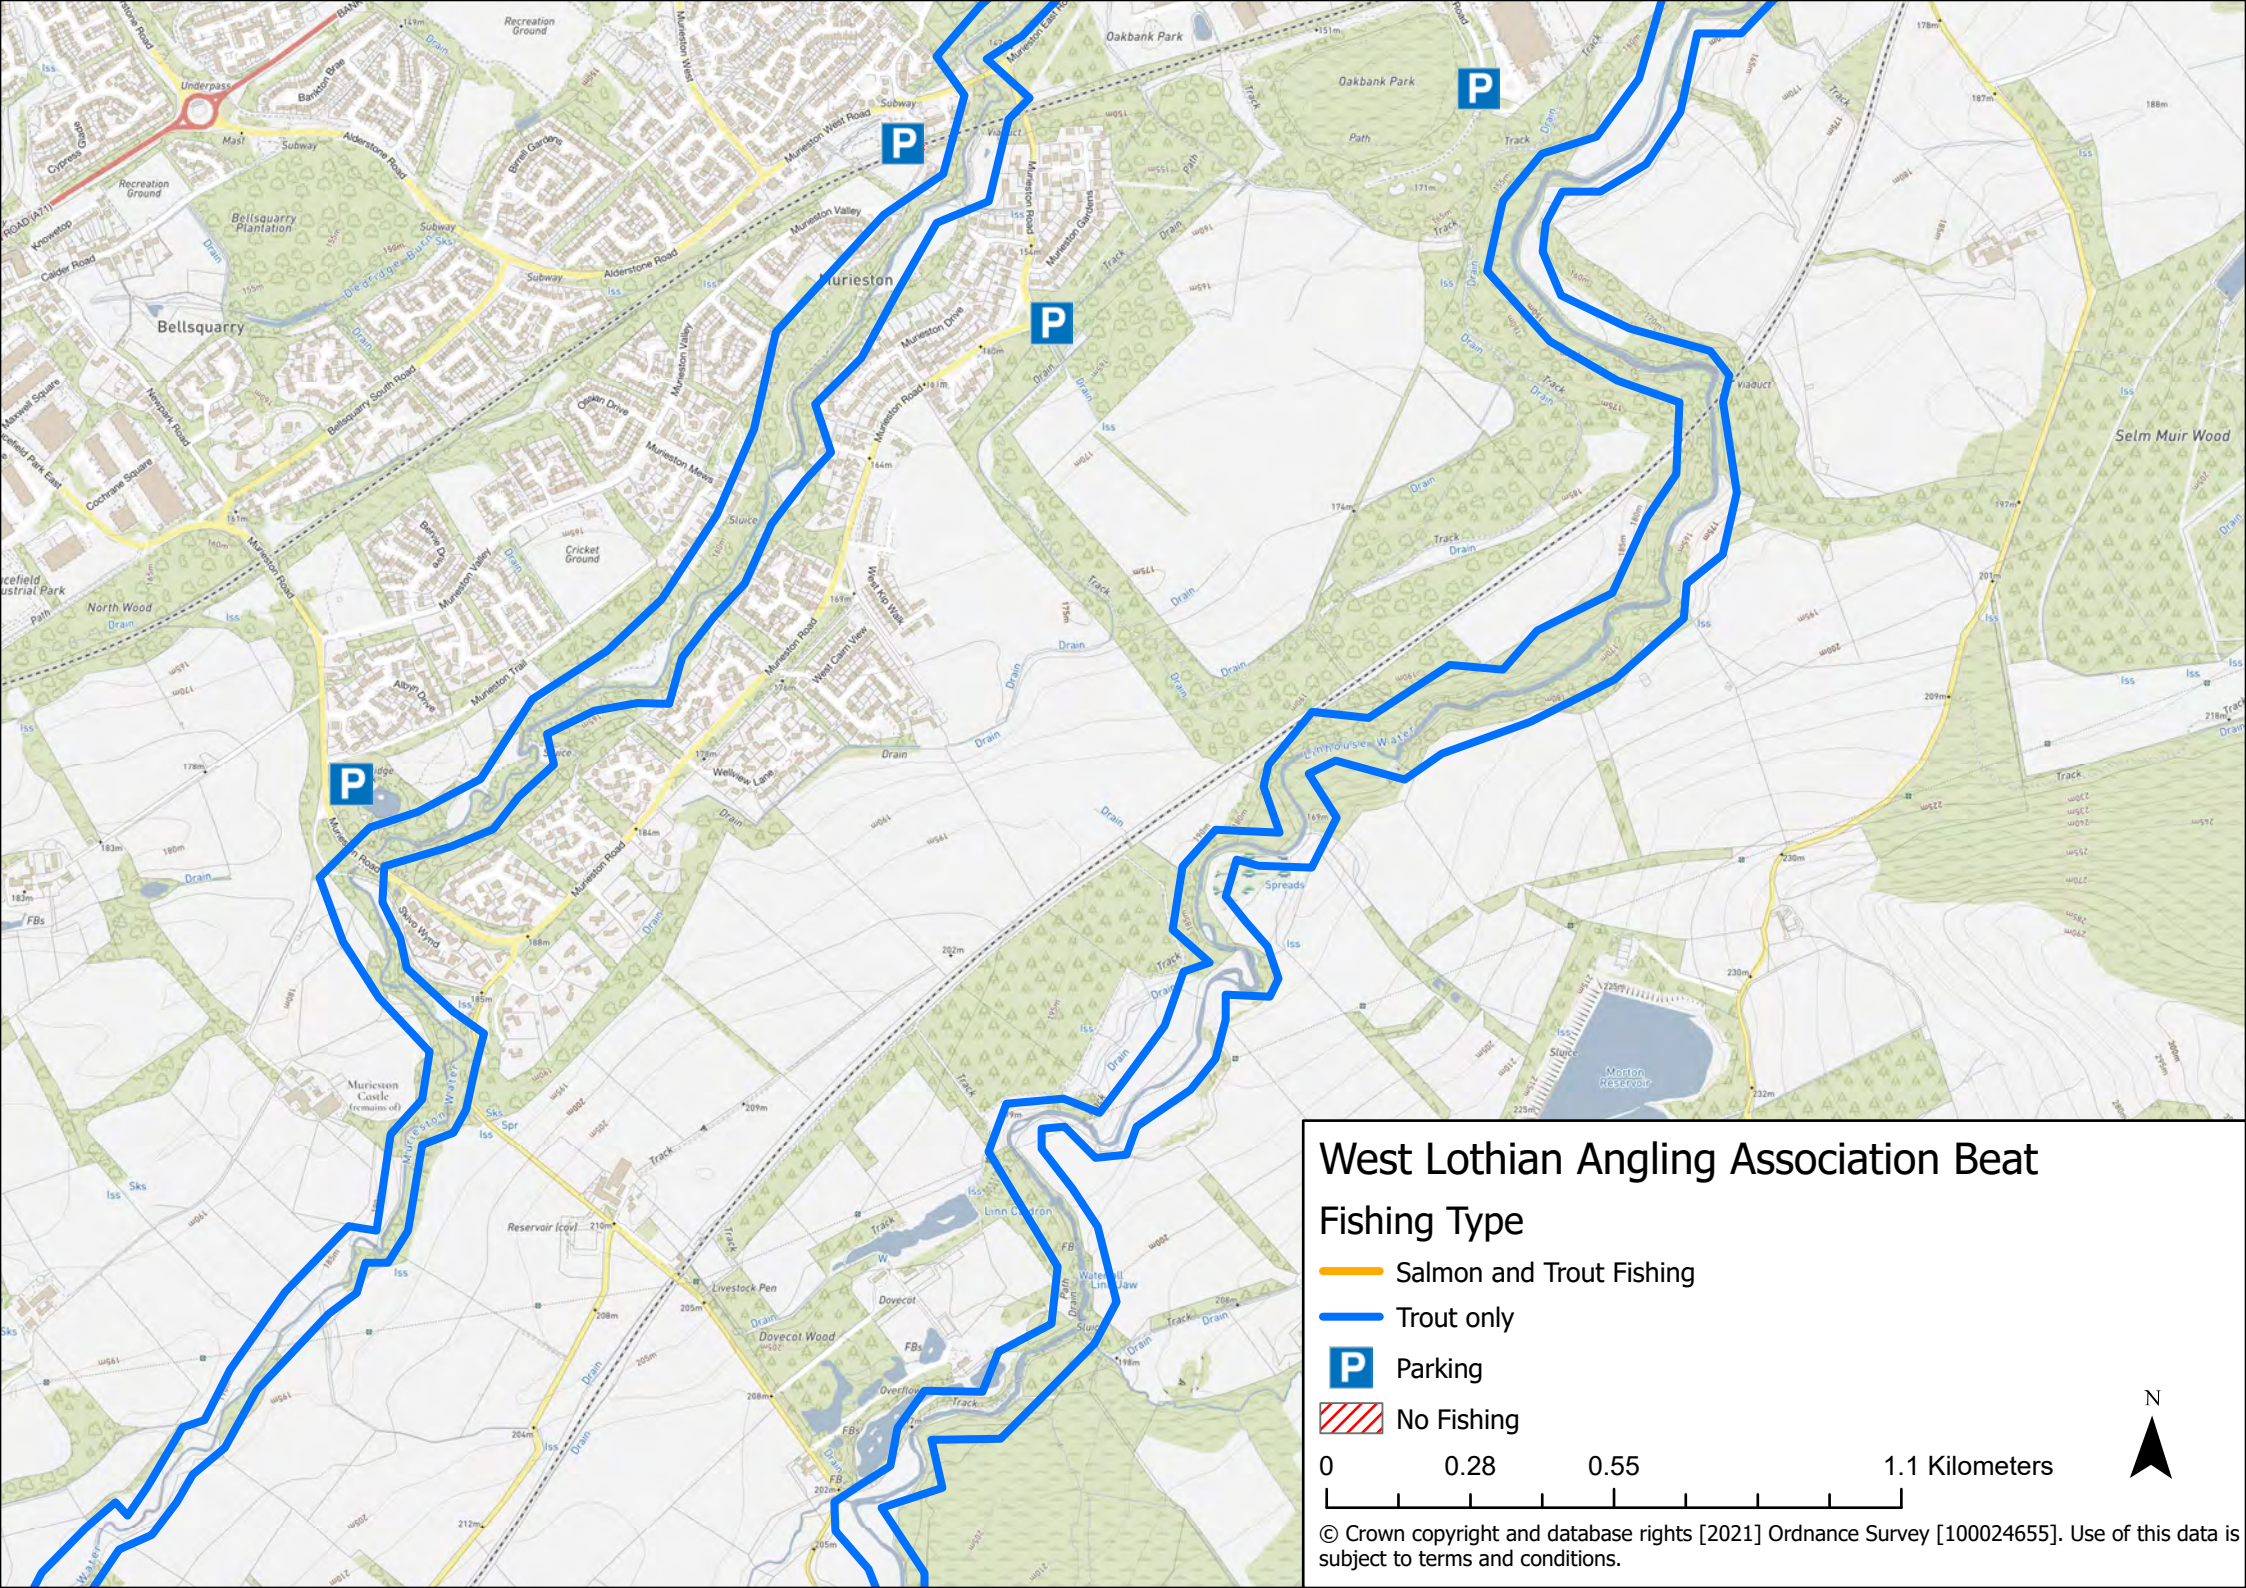

 Trout only

 Parking

 No Fishing

West Lothian Angling Association Beat

Fishing Type

-  Salmon and Trout Fishing
-  Trout only
-  Parking
-  No Fishing

© Crown copyright and database rights [2021] Ordnance Survey [100024655]. Use of this data is subject to terms and conditions.

West Lothian Angling Association Beat

Fishing Type

 Salmon and Trout Fishing

 Trout only

 Parking

 No Fishing

© Crown copyright and database rights [2021] Ordnance Survey [100024655]. Use of this data is subject to terms and conditions.